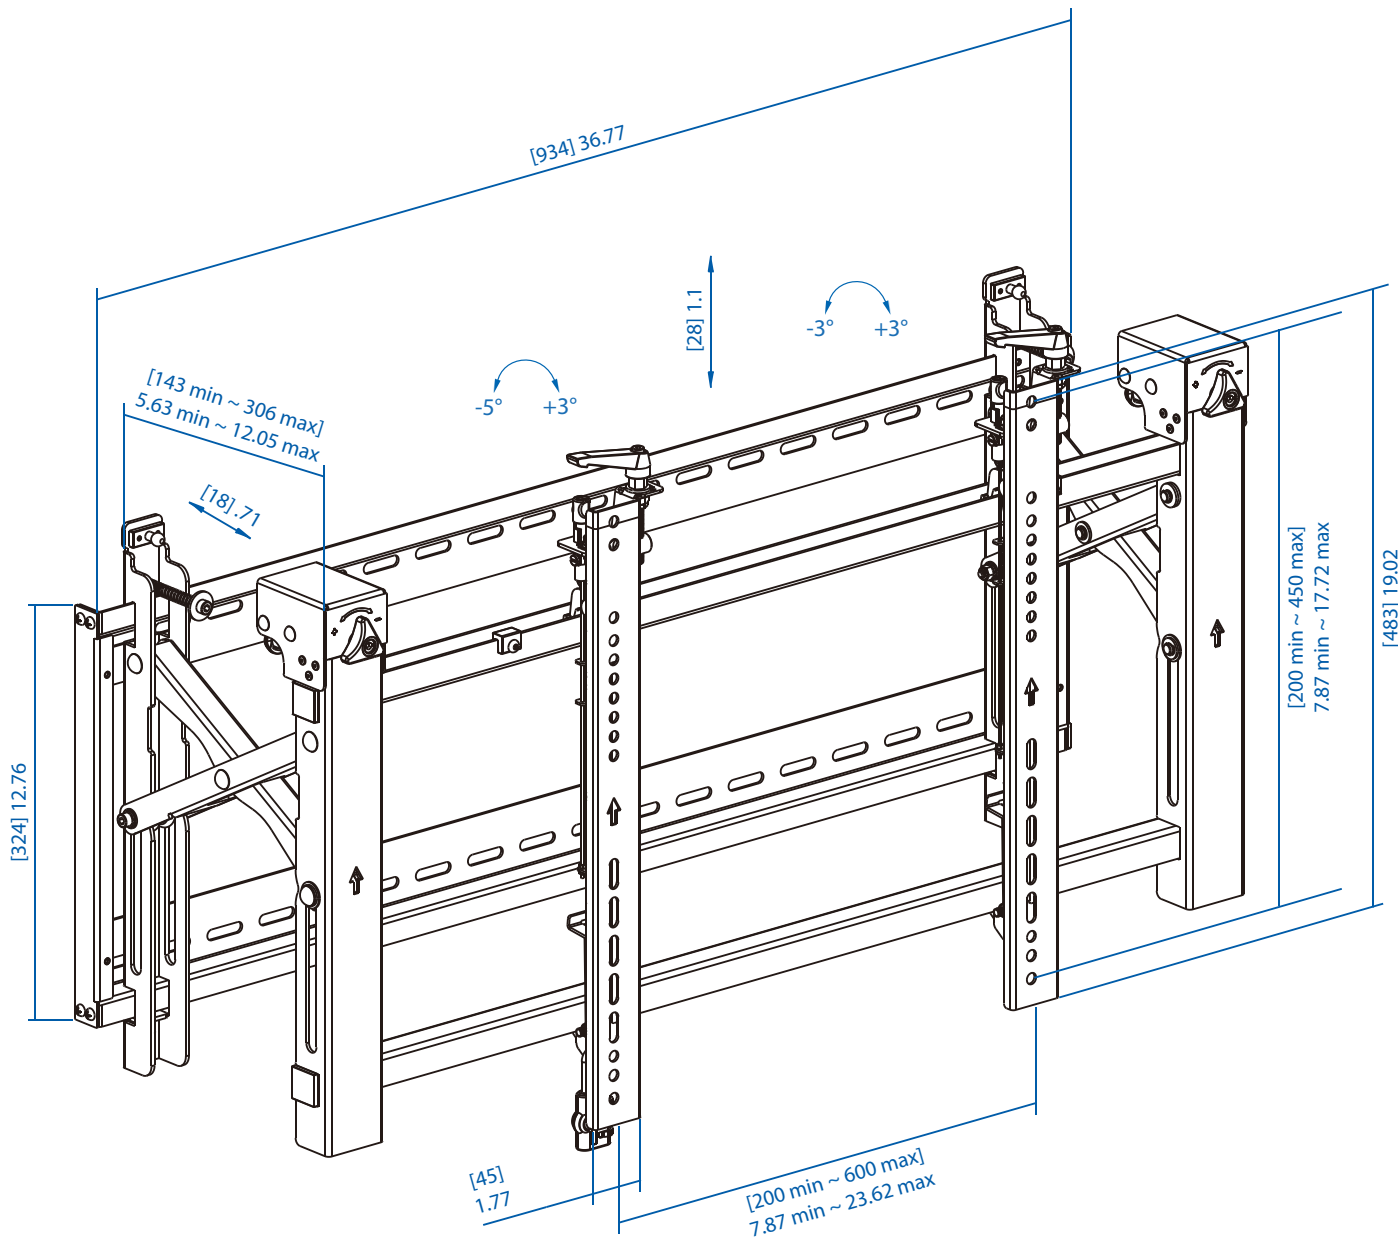

MODEL:

DWMSCL4570VW

Pop-Out Security Wall Mount for 45" to 70" Displays

Dimensions: [mm] inches

We have a policy of continuous improvement. Specifications are subject to change without notice. Photos and illustrations may differ slightly from actual products.