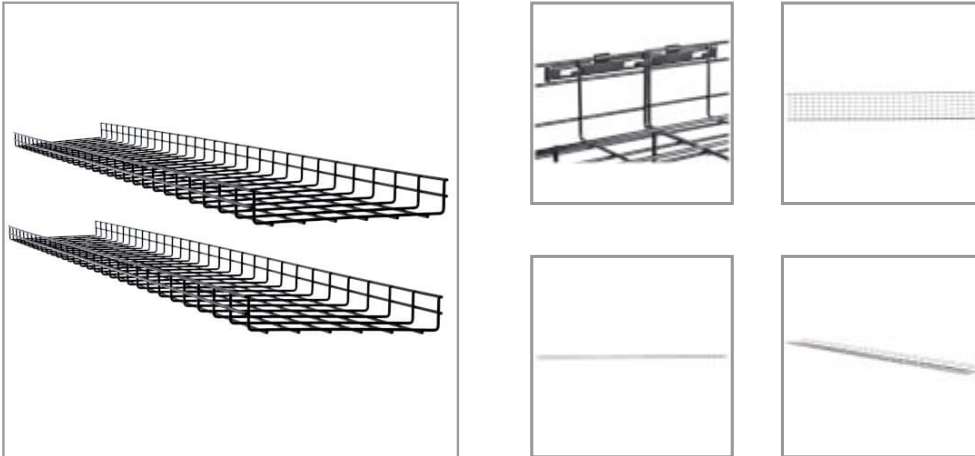

## Wire Mesh Cable Tray - 300 x 50 x 1500 mm (12 in. x 2 in. x 5 ft.), 2-Pack

MODEL NUMBER: SRWB12210X2STR

Provides wall-, floor- or ceiling-based copper cable routing, allowing organized category cable bundling within your data center.

### Features

**Eliminate Cable Stress by Organizing Copper Cabling Through Your Data Center** This SmartRack® Wire Mesh Cable Tray is easy to install along the wall, floor or ceiling of your data center. The SRWB12210X2STR is a straight section measuring 1,500 millimeters long, but you can cut it with side-action bolt cutters to fit your custom specifications. It also measures 300 millimeters wide and 50 millimeters high to allow you to neatly bundle network and audio/video cables.

**Constructed from High-Strength Steel Wire Built to Last in Busy Environments** The black powder-coated wire is smooth and rounded, which not only protects cable installers and IT personnel from cutting their hands, but also prevents cables from fraying along sharp edges. The rounded wire also prohibits debris from building up on it in dusty network closets and industrial spaces. Large mesh openings allow you to route cables through the spaces if needed.

**Designed to Give You Great Flexibility in Installation, Transportation and Storage** The SRWB12210X2STR is ideal for data centers, network closets and some industrial areas in a wide variety of applications, including office buildings, shopping centers, schools, hotels, hospitals, restaurants and transportation centers. Each tray can be stacked with another to save space during transportation or storage.