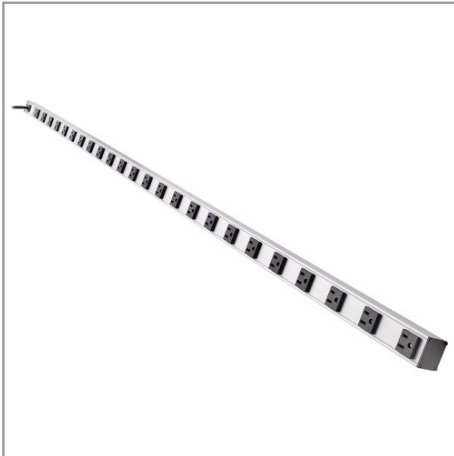

## 24-Outlet Vertical Power Strip, 120V, 15A, 5-15P, 15 ft. (4.57 m) Cord, 72 in.

MODEL NUMBER: **PS7224**

### Highlights

- 24 outlets
- Convenient and safe covered, on/off switch
- 15-amp circuit breaker
- 15-ft. (4.57 m) cord
- 72" length

### Description

Tripp Lite's PS7224 power strip offers 15 amp, 120V multi-outlet AC power distribution in a convenient 72 inch mountable housing. Ideal for horizontal or vertical raceway style power distribution in office, workbench, industrial, networking and telecom applications. Includes 24 NEMA 5-15R output receptacles with 2.795 inch center-to-center spacing, 15-ft. (4.57 m) AC line cord and lighted power switch with locking transparent cover to prevent accidental shutoff. Sturdy all-metal extruded aluminum housing stands up to demanding network, laboratory or factory environments.

### Features

- Sturdy all-metal 72 inch corded strip format with 2.795 inch center-to-center outlet spacing
- Included mounting hardware
- Includes 24 NEMA 5-15R output receptacles
- Lighted power switch with locking transparent cover prevents accidental shutoff
- 15 amp electrical capacity with circuit breaker
- 120VAC, 50/60Hz electrical compatibility