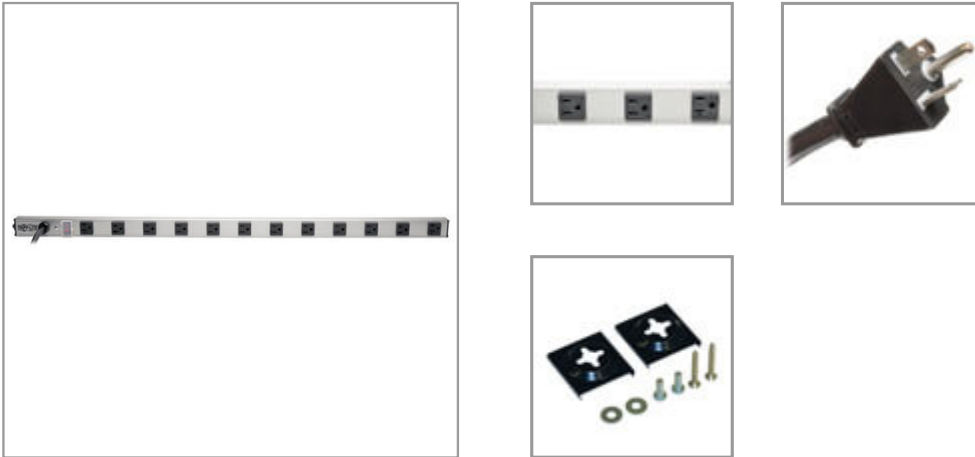

12-Outlet (10-15A & 2-20A) Vertical Power Strip, 120V, 20A, 15 ft. (4.57 m) Cord, 5-20P, 36 in.

MODEL NUMBER: PS361220

Add extra power outlets in rack-mount, workbench, office, retail displays and telecom applications, or any area that needs to power many electrical devices in close proximity to one another from a single AC wall outlet.

Description

Need to power many pieces of equipment in close proximity to one another, but don't have enough outlets to power them all? This PS361220 12-outlet vertical power strip will give you the outlets where you need them, when you need them. The PS361220 contains a 15-foot (4.6-meter) (14/3 SJT) cord, 10 standard NEMA 5-15R outlets and two commercial-use NEMA 5-20R outlets. Each outlet is spaced 2.64 inches apart (center-to-center), wide enough for many types of transformers or AC adapters without blocking adjacent outlets. Encased in a rugged all-metal housing, it comes with mounting clips for either vertical and horizontal mounting, making the PS361220 ideal for a variety of uses in rack-mount, workbench, industrial, office and telecom environments. An illuminated rocker-style power switch with a transparent guard prevents accidental turn-offs, while a 20-amp circuit breaker guards against dangerous circuit overloads. To match the decor of most professional settings, it has an extruded aluminum housing with black receptacles.

Features

Multi-Outlet 120V Power Distribution for Rack-Mount, Raceway and Workbench Applications

- 1800W, 120V, 20A, corded, multi-outlet power strip that safely connects multiple electrical devices to a single AC wall socket
- Saves the time and cost of installing new power outlets in un-powered areas
- Ideal for branch circuit power distribution to telecommunications, computers or internetworking equipment in rack enclosures, workbenches, table tops, work stations, offices, factories, repair shops, hobby shops, test stands and engineering labs