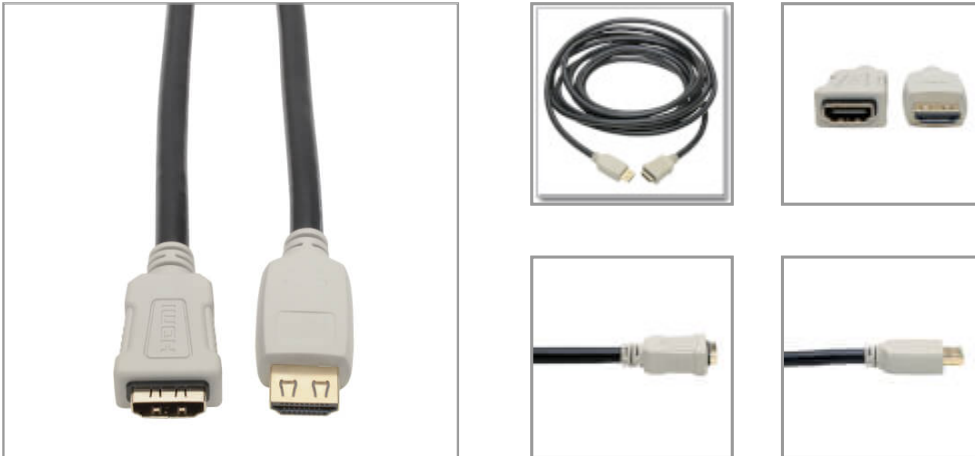

High-Speed HDMI Extension Cable, Gripping Connector - 4K Ethernet, 60 Hz, 4:4:4, M/F, 20 ft. (6.1 m)

MODEL NUMBER: P569-020-2B-MF

High-speed cable extends an existing HDMI audio/video connection up to 20 ft. while supporting Ultra HD 4K resolutions with 4:4:4 color.

Features

4K HDMI Cable Connects Home Theater or Digital Signage Audio/Video Components

This high-speed HDMI extension cable securely connects HDMI-enabled laptops, tablets, PCs, Blu-ray players, game consoles or satellite/cable TV boxes and HDTVs, HD monitors, projectors or home theater receivers. A special gripping male connector ensures components stay firmly attached to avoid viewing interruptions.

High-Speed Extension Cable Expands a Current 4K Connection by 20 ft.

The P569-020-2B-MF extends an existing one-foot 4K HDMI connection an additional 20 feet for a total of 21 feet, while maintaining its original 4K/60Hz resolution. When the total length ranges between 21 feet and 30 feet, the maximum display resolution drops to 4K/30Hz. Any total length between 30 feet and 60 feet finds the maximum resolution drop to 1080p.

Enjoy the Clarity of True 4K HDMI Video with Multi-Channel Audio and 4:4:4 Color

This Tripp Lite 4K HDMI cable provides a pure digital connection that supports Ultra HD video resolutions up to 4K at 60 Hz (3840 x 2160) for crystal-clear picture and sound, as specified in HDMI 2.0b. It's compatible with HDCP 2.2 and is capable of carrying HDR (high dynamic range) signals. It also supports 4:4:4 chroma subsampling for top-level PC gaming or using your HDTV as a PC monitor. The cable is backward compatible with previous HDMI generations, allowing you to use it to connect lower-resolution components.