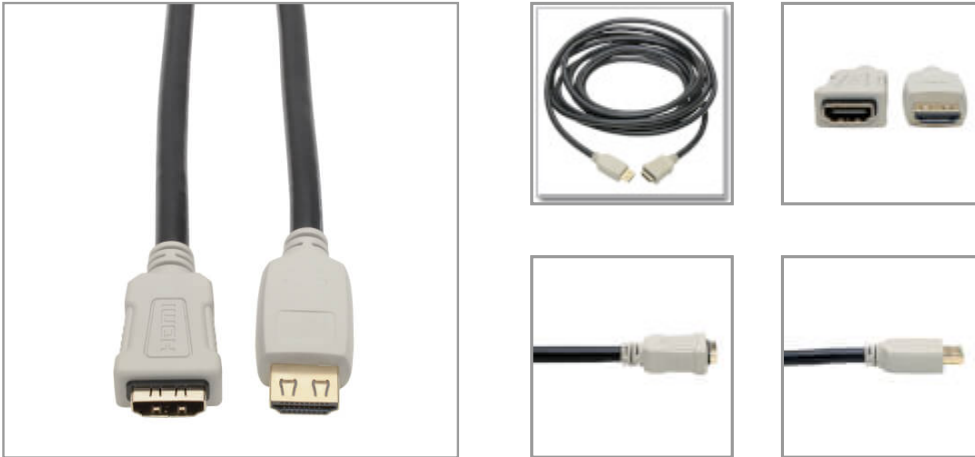

High-Speed HDMI Extension Cable (M/F) - 4K 60 Hz, HDR, 4:4:4, Gripping Connector, 20 ft.

MODEL NUMBER: P569-020-2B-MF

High-speed cable extends an existing HDMI audio/video connection up to 20 ft. while supporting 4K resolutions with HDR and 4:4:4 color.

Features

4K HDMI Cable Connects Home Theater or Digital Signage Audio/Video Components

This high-speed HDMI extension cable securely connects HDMI-enabled laptops, tablets, PCs, Blu-ray players, game consoles or satellite/cable TV boxes and HDTVs, HD monitors, projectors or home theater receivers. A special gripping male connector ensures components stay firmly attached to avoid viewing interruptions.

High-Speed Extension Cable Expands a Current 4K Connection by 20 ft.

The P569-020-2B-MF extends an existing one-foot (0.3-meter) 4K HDMI connection an additional 20 feet (6.1 meters) for a total of 21 feet (6.4 meters), while maintaining its original 4K/60Hz resolution. When the total length ranges between 21 feet and 30 feet (9.1 meters), the maximum display resolution drops to 4K/30Hz. Any total length between 30 feet and 60 feet (18.3 meters) finds the maximum resolution drop to 1080p.

Avoid Signal Disruptions with an Extra-Secure Gripping HDMI Connector

Having a cable come loose accidentally can cause A/V signal loss right as the running back scrambles for the end zone or your avatar is surrounded by zombies. The specially designed HDMI male connector firmly grips the HDMI port on your equipment to help prevent accidental disconnection and signal disruption. With greater port retention than typical HDMI connectors, the gripping plug resists vibrations that can loosen connections over time. This is especially helpful for ensuring components stay attached in difficult-to-access installations.