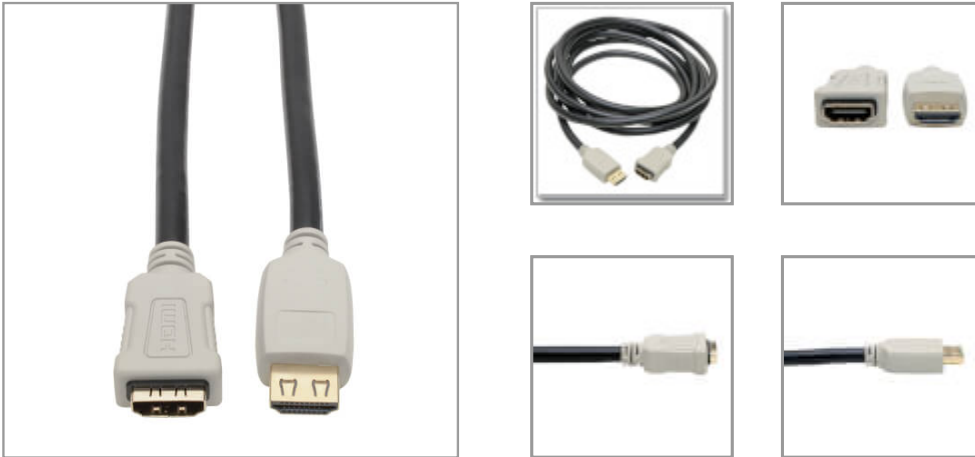

High-Speed HDMI Extension Cable (M/F) - 4K 60 Hz, HDR, 4:4:4, Gripping Connector, 10 ft.

MODEL NUMBER: P569-010-2B-MF

High-speed cable extends an existing HDMI audio/video connection up to 10 ft. while supporting 4K resolutions with HDR and 4:4:4 color.

Features

4K HDMI Cable Connects Home Theater or Digital Signage Audio/Video Components

This high-speed HDMI extension cable securely connects HDMI-enabled laptops, tablets, PCs, Blu-ray players, game consoles or satellite/cable TV boxes and HDTVs, HD monitors, projectors or home theater receivers. A special gripping male connector ensures components stay firmly attached to avoid viewing interruptions.

High-Speed Extension Cable Expands a Current 4K Connection by 10 ft.

The P569-010-2B-MF extends an existing 11-foot (3.3-meter) 4K HDMI connection an additional 10 feet (3.1 meters) for a total of 21 feet (6.4 meters), while maintaining its original 4K/60Hz resolution. When the total length ranges between 21 feet and 30 feet (9.1 meters), the maximum display resolution drops to 4K/30Hz. Any total length between 30 feet and 60 feet (18.3 meters) finds the maximum resolution drop to 1080p.

Avoid Signal Disruptions with an Extra-Secure Gripping HDMI Connector

Having a cable come loose accidentally can cause A/V signal loss right as the running back scrambles for the end zone or your avatar is surrounded by zombies. The specially designed HDMI male connector firmly grips the HDMI port on your equipment to help prevent accidental disconnection and signal disruption. With greater port retention than typical HDMI connectors, the gripping plug resists vibrations that can loosen connections over time. This is especially helpful for ensuring components stay attached in difficult-to-access installations.