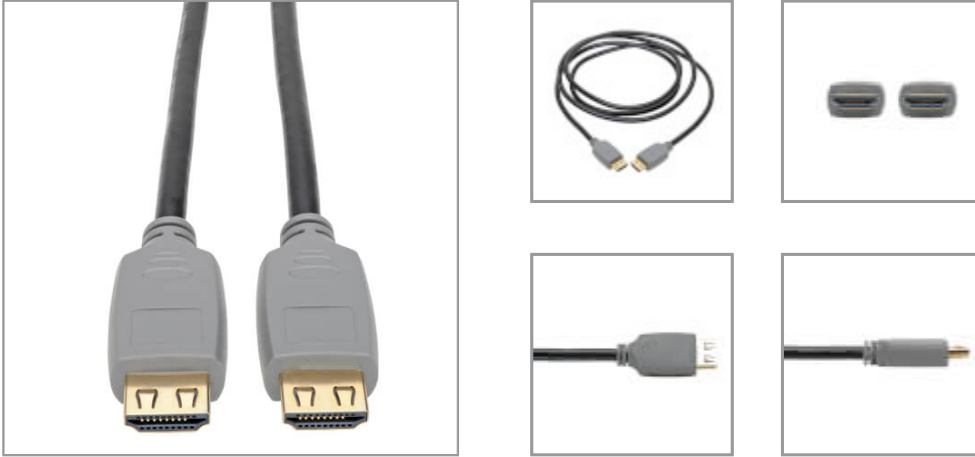

4K HDMI Cable (M/M) - 4K 60 Hz, HDR, 4:4:4, Gripping Connectors, Black, 2 m

MODEL NUMBER: P568-02M-2A

4K HDMI cable connects your laptop or tablet to an HDTV, monitor or projector for crystal-clear 4K video with 4:4:4 color.

Features

4K HDMI Cable Connects Home Theater or Digital Signage Audio/Video Components

This 4K HDMI cable securely connects HDMI-enabled laptops, tablets, PCs, Blu-ray players, game consoles or satellite/cable TV boxes to HDTVs, HD monitors, projectors or home theater receivers. Gripping HDMI connectors on both ends help ensure components stay firmly attached to avoid viewing interruptions. The two-meter length allows you flexibility in placing your home theater components.

Enjoy the Clarity of 4K HDMI Video with Multi-Channel Audio, HDR and 4:4:4 Color

This 4K HDMI cable provides a pure digital connection that supports Ultra HD video resolutions up to 4K for crystal-clear picture and sound. High Dynamic Range (HDR) provides a wide range of vibrant colors with richer contrast, brighter whites and deeper blacks that pop on your 4K display. It also supports 4:4:4 chroma subsampling for top-level PC gaming or using your HDTV as a PC monitor. The cable is backward compatible with previous HDMI generations, allowing you to use it to connect lower-resolution components.

Specifications

OVERVIEW	
UPC Code	037332236005
Product Type	Passive Cable

Highlights

- Supports UHD resolutions up to 4K (4:4:4) for crystal-clear video
- High-grip HDMI plugs maintain constant A/V signal without accidental disconnections
- Carries High Dynamic Range (HDR) signals for rich contrast and expanded color accuracy
- 2 m length allows flexibility in setting up devices in your home theater
- Plug-and-play operation with no software required for easy, immediate installation