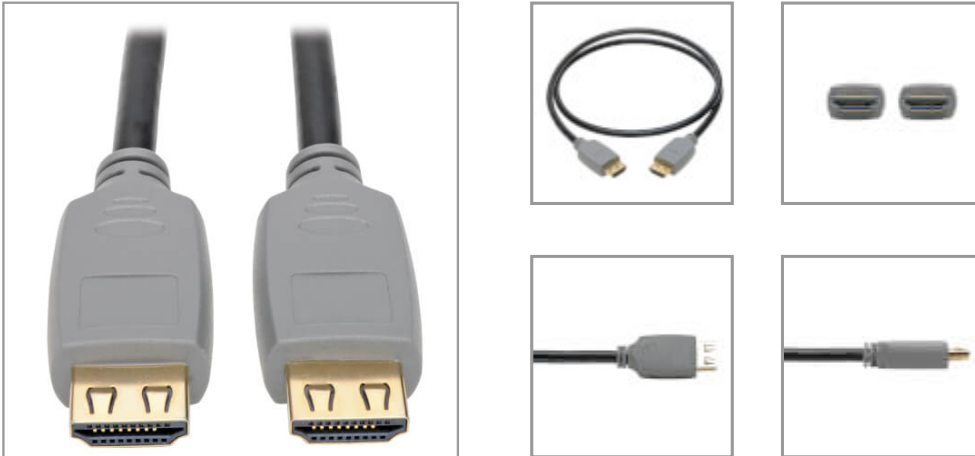

4K HDMI Cable (M/M) - 4K 60 Hz, HDR, 4:4:4, Gripping Connectors, Black, 1 m

MODEL NUMBER: P568-01M-2A

4K HDMI cable connects your laptop or tablet to an HDTV, monitor or projector for crystal-clear 4K video with 4:4:4 color.

Features

4K HDMI Cable Connects Home Theater or Digital Signage Audio/Video Components

This 4K HDMI cable securely connects HDMI-enabled laptops, tablets, PCs, Blu-ray players, game consoles or satellite/cable TV boxes to HDTVs, HD monitors, projectors or home theater receivers. Gripping HDMI connectors on both ends help ensure components stay firmly attached to avoid viewing interruptions. The one-meter (three-foot) length helps reduce cable clutter and minimize the risk of tripping.

Enjoy the Clarity of 4K HDMI Video with Multi-Channel Audio, HDR and 4:4:4 Color

This Tripp Lite 4K HDMI cable provides a pure digital connection that supports Ultra HD video resolutions up to 4K for crystal-clear picture and sound. High Dynamic Range (HDR) provides a wide range of vibrant colors with richer contrast, brighter whites and deeper blacks that pop on your 4K display. It also supports 4:4:4 chroma subsampling for top-level PC gaming or using your HDTV as a PC monitor. The cable is backward compatible with previous HDMI generations, allowing you to use it to connect lower-resolution components.

Avoid Signal Disruptions with Extra-Secure Gripping HDMI Connectors

Having a cable come loose accidentally can cause A/V signal loss right as the running back scrambles for the end zone or your avatar is surrounded by zombies. These specially designed HDMI connectors firmly grip the HDMI ports on your equipment to help prevent accidental disconnection and signal disruption. With greater port retention than typical HDMI connectors, the gripping connectors resist vibrations that can loosen connections over time. This is especially helpful for ensuring components stay attached in difficult-to-access installations.