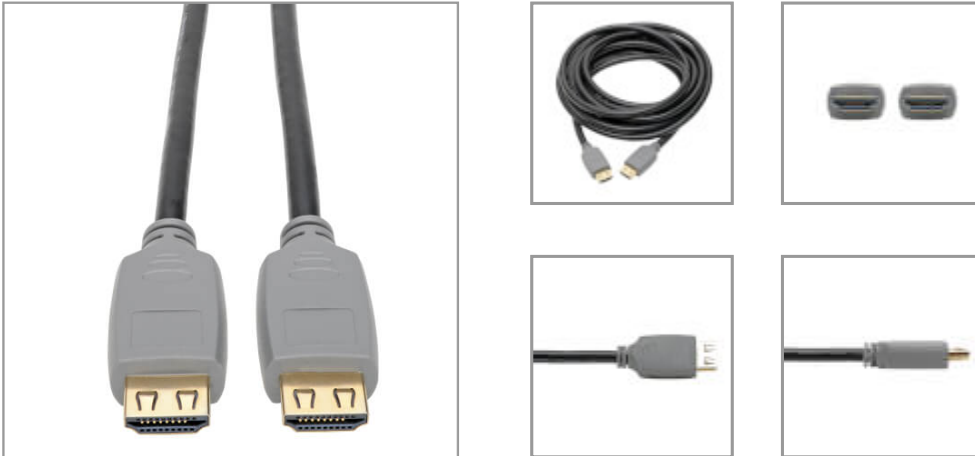

4K HDMI Cable (M/M) - 4K 60 Hz, HDR, 4:4:4, Gripping Connectors, Black, 15 ft.

MODEL NUMBER: P568-015-2A

4K HDMI cable connects your laptop or tablet to an HDTV, monitor or projector for crystal-clear 4K video with 4:4:4 color.

Features

4K HDMI Cable Connects Home Theater or Digital Signage Audio/Video Components

This 4K HDMI cable securely connects HDMI-enabled laptops, tablets, PCs, Blu-ray players, game consoles or satellite/cable TV boxes to HDTVs, HD monitors, projectors or home theater receivers. Gripping HDMI connectors on both ends help ensure components stay firmly attached to avoid viewing interruptions. The 15-foot (4.6-meter) length allows you great flexibility in placing your home theater components.

Enjoy the Clarity of 4K HDMI Video with Multi-Channel Audio, HDR and 4:4:4 Color

This Tripp Lite 4K HDMI cable provides a pure digital connection that supports Ultra HD video resolutions up to 4K for crystal-clear picture and sound. High Dynamic Range (HDR) provides a wide range of vibrant colors with richer contrast, brighter whites and deeper blacks that pop on your 4K display. It also supports 4:4:4 chroma subsampling for top-level PC gaming or using your HDTV as a PC monitor. The cable is backward compatible with previous HDMI generations, allowing you to use it to connect lower-resolution components.

Highlights

- Supports UHD resolutions up to 4K (4:4:4) for crystal-clear video
- High-grip HDMI plugs maintain constant A/V signal without accidental disconnections
- Carries High Dynamic Range (HDR) signals for rich contrast and expanded color accuracy
- 15 ft. length allows great flexibility in setting up devices in your home theater
- Plug-and-play operation with no software required for easy, immediate installation