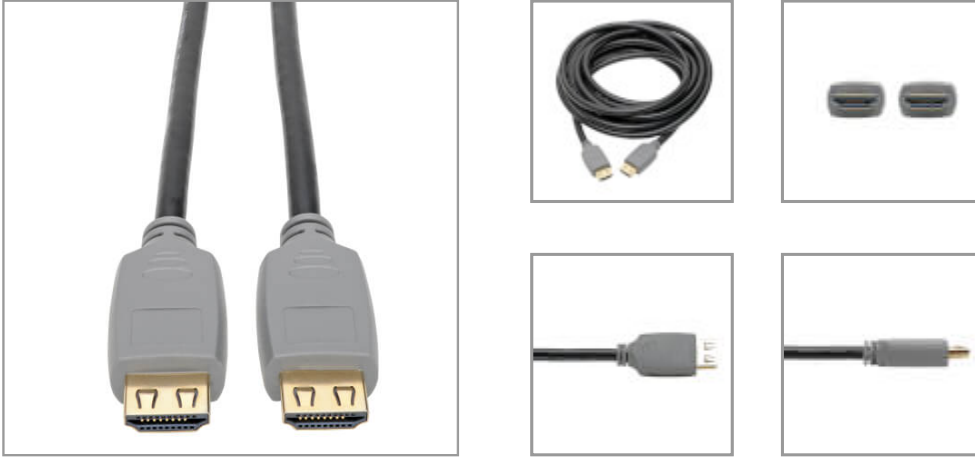

4K HDMI Cable with Gripping Connectors (M/M) - 4K 60 Hz / 1440p 144 Hz, HDR10, 4:4:4, 18Gbps, HDCP 2.2/ARC, Black, 15 ft.

MODEL NUMBER: P568-015-2A

4K HDMI cable connects your laptop or tablet to an HDTV, monitor or projector for crystal-clear 4K video with 4:4:4 color.

Features

4K HDMI Cable Connects Home Theater or Digital Signage Audio/Video Components

This 4K HDMI cable securely connects HDMI-enabled laptops, tablets, PCs, Blu-ray players, game consoles or satellite/cable TV boxes to HDTVs, HD monitors, projectors or home theater receivers. Gripping HDMI connectors on both ends help ensure components stay firmly attached to avoid viewing interruptions. The 15-foot (4.6-meter) length allows you great flexibility in placing your home theater components.

Enjoy the Clarity of 4K HDMI Video with Multi-Channel Audio, HDR and 4:4:4 Color

This 4K HDMI cable provides a pure digital connection that supports Ultra HD video resolutions up to 4K for crystal-clear picture and sound. High Dynamic Range (HDR) provides a wide range of vibrant colors with richer contrast, brighter whites and deeper blacks that pop on your 4K display. It also supports 4:4:4 chroma subsampling for top-level PC gaming or using your HDTV as a PC monitor. The cable is backward compatible with previous HDMI generations, allowing you to use it to connect lower-resolution components.

Highlights

- Supports UHD resolutions up to 4K (4:4:4) for crystal-clear video
- High-grip HDMI plugs maintain constant A/V signal without accidental disconnections
- Carries High Dynamic Range (HDR) signals for rich contrast and expanded color accuracy
- 15 ft. length allows great flexibility in setting up devices in your home theater
- Plug-and-play operation with no software required for easy, immediate installation