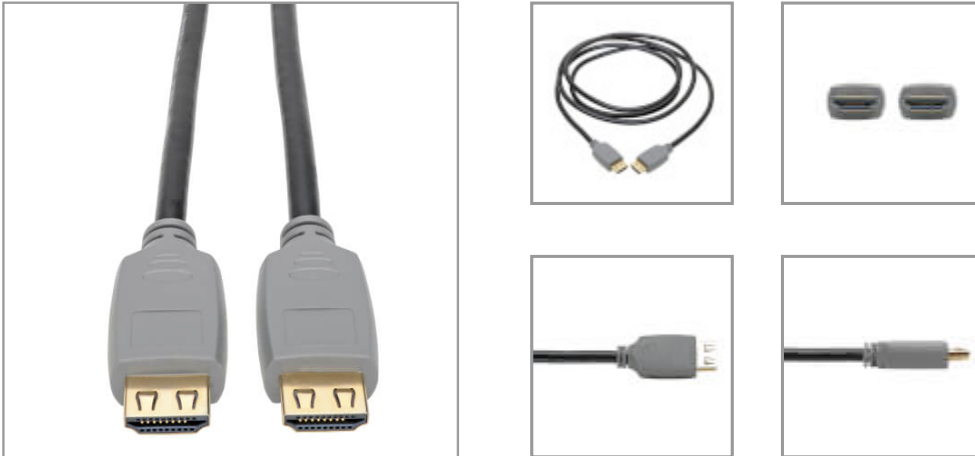

High-Speed HDMI Cable, Gripping Connectors - 4K @ 60 Hz, 4:4:4 (M/M), Black, 6 ft. (1.83 m)

MODEL NUMBER: P568-006-2A

High-speed 4K HDMI cable connects your laptop or tablet to an HDTV, monitor or projector for crystal-clear 4K video with 4:4:4 color.

Features

4K HDMI Cable Connects Home Theater or Digital Signage Audio/Video Components

This high-speed HDMI cable securely connects HDMI-enabled laptops, tablets, PCs, Blu-ray players, game consoles or satellite/cable TV boxes to HDTVs, HD monitors, projectors or home theater receivers. Gripping HDMI connectors on both ends help ensure components stay firmly attached to avoid viewing interruptions. The 6-ft. (1.83 m) length allows you flexibility in placing your home theater components.

Enjoy the Clarity of 4K HDMI Video with Multi-Channel Audio and 4:4:4 Color

This Tripp Lite 4K HDMI cable provides a pure digital connection that supports Ultra HD video resolutions up to 4K at 60 Hz (3840 x 2160) for crystal-clear picture and sound, as specified in HDMI 2.0a. It's compatible with HDCP 2.2, as well as HDR video, providing a wide range of vibrant colors with richer contrast, brighter whites and deeper blacks that pop on your 4K display. HDCP 2.2 compliance allows you to stream 4K Amazon and Netflix content with no complications. This adapter supports 4:4:4 chroma subsampling for top-level PC gaming or using your HDTV as a PC monitor. The cable is backward compatible with previous HDMI generations, allowing you to use it to connect lower-resolution components.

Highlights

- Delivers UHD picture quality at resolutions up to 4K @ 60 Hz (3840 x 2160) as specified in HDMI 2.0a
- High-grip HDMI plugs maintain constant A/V signal without accidental disconnections
- Supports 4:4:4 chroma subsampling for HDR-compatible televisions
- 6-ft. (1.83 m) length allows flexibility in setting up devices in your home theater
- Plug-and-play operation with no software required for easy, immediate installation