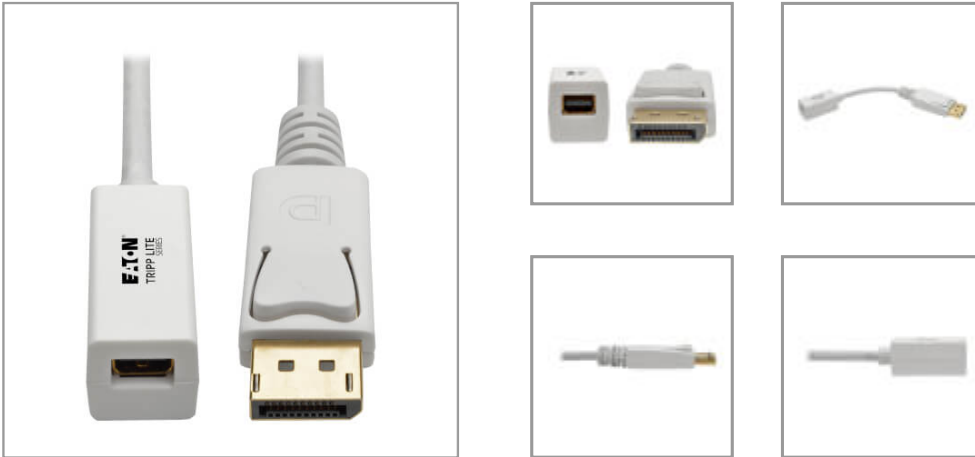

# DisplayPort to Mini DisplayPort Adapter Video Converter , 4K 60 Hz (M/F), 6 in. (15.2 cm)

MODEL NUMBER: P134-06N-MDP

Connects a Mini DisplayPort (mDP) monitor to a computer with a DisplayPort output.

### Sends UHD DisplayPort Audio/Video to a Mini DisplayPort Monitor or an mDP Computer to a DisplayPort Monitor

- Connects a DisplayPort computer to an mDP monitor or a mDP computer to a DisplayPort monitor
- Recommended for displaying DisplayPort video on a large monitor or digital sign
- Allows you to continue using an existing mDP display, instead of buying a new monitor

### Vibrant, Superior Video Quality

- Supports UHD video resolutions up to 3840 x 2160 (4K x 2K) @ 60 Hz, including 1080p
- 3840 x 2160 (4K x 2K) @ 60 Hz video resolutions supported up to 10 ft. (Including P134 adapter cable)
- 3840 x 2160 (4K x 2K) @ 30 Hz video resolutions supported up to 16 ft. (Including P134 adapter cable)
- Works with both Single-Mode and Dual-Mode (DP++) DisplayPort graphics cards

## Highlights

- Supports UHD video resolutions up to 3840 x 2160 (4K x 2K) @ 60Hz
- Works with both Single-Mode and Dual-Mode graphics cards
- Gold-plated connectors and contacts
- Integral strain relief
- Plug and play—no software or drivers required