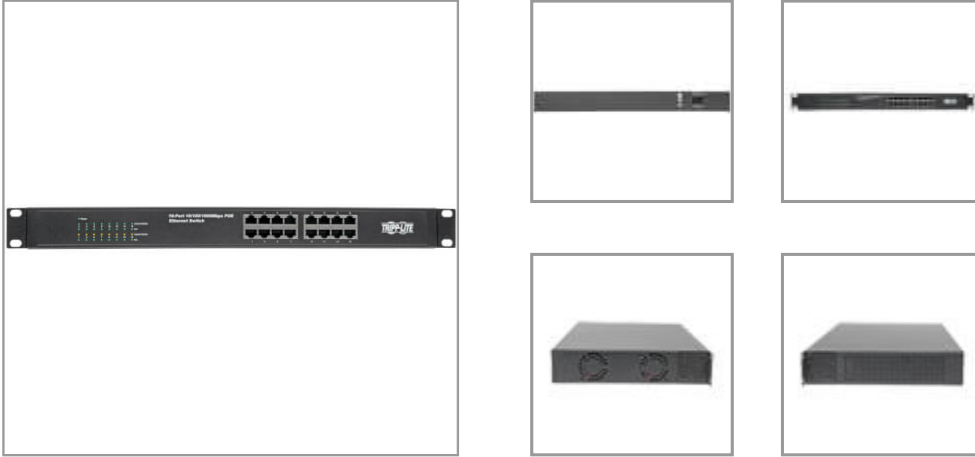

16-Port 10/100/1000 Mbps 1U Rack-Mount/Desktop Gigabit Ethernet Unmanaged Switch with PoE+, 247W, Metal Housing

MODEL NUMBER: NG16POE

Ethernet switch provides Gigabit network connection for multiple devices. Recommended for small offices, workgroups, creative workspaces and security applications using IP cameras and other PoE-compatible devices.

Description

The NG16POE 16-Port 10/100/1000 Mbps 1U Rack-Mount/Desktop Gigabit Ethernet Unmanaged Switch adds a Gigabit Ethernet connection with PoE+ capacity to your small office, workgroup or creative workspace.

Especially recommended for security applications to power IP cameras, VoIP phones and other PoE-compatible devices, this Ethernet switch provides PoE+ compatibility with wireless access points and other devices with up to 30W per port and a PoE budget of 247W. Sharing large bandwidth-intensive files, such as CAD drawings and high-definition videos, at Gigabit speeds improves efficiency and cuts costly downtime. IEEE 802.3x flow control allows smooth transmission.

The detachable six-foot power cord with NEMA 5-15P plug connects to any compatible AC source. The heavy-duty metal housing is designed for desktop installation or mounting into 1U of an EIA-standard 19-inch rack with the included brackets.