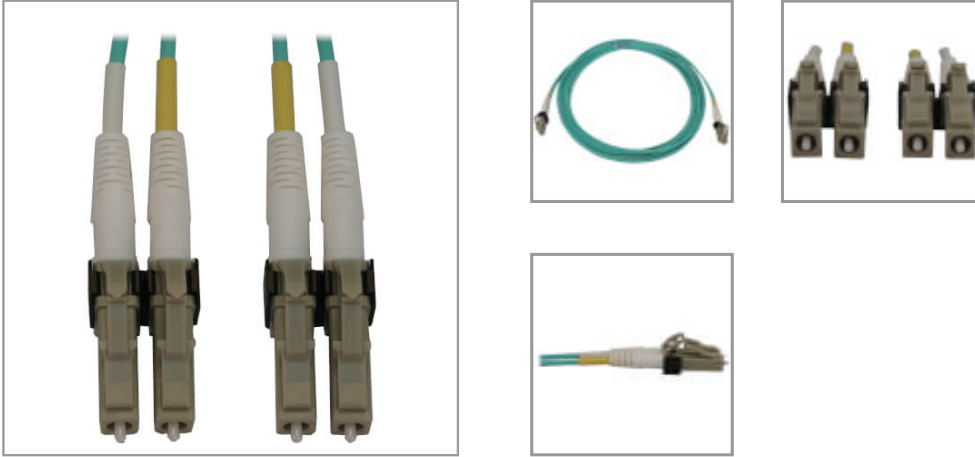

# 400G Multimode 50/125 OM3 Switchable Fiber Optic Cable (Duplex LC-PC M/M), LSZH, Aqua, 3 m (9.8 ft.)

MODEL NUMBER: N820X-03M

400 GbE Ethernet cable supports high bandwidths necessary for next-generation cloud services, hyperscale data centers and telecom carriers.

### 400 GbE Cable Supports Higher Bandwidths Needed for Next-Generation Data Networking

As the amount of traffic in data networks grows, so does the need for next-gen devices and fiber cables to support higher bandwidths in cloud services, hyperscale data centers, telecom applications and equipment OEM companies. This multimode 50/125 OM3 cable is an ideal choice for 400G Ethernet applications up to 100 meters (328 feet) at 850 nm. It is also backward compatible with 40 Gb and 100 Gb networks, so you can future-proof your current application for an eventual upgrade to 400 Gb.

### Switchable LC Connectors Allow Easy Polarity Conversions

The switchable LC duplex connectors on both ends of the cable let you easily switch the fiber polarity without tools or the need to re-terminate the connectors. This can allow for stacked LC adapters, eliminating the need for dual zip cords and reducing overall bulk cabling in high-density situations. Just remove the clipped piece holding the connector ends together on each side, identify the send and receive ends, and switch the polarity of those ends based on your application needs.

## Highlights

- OM3-rated cable recommended for 400 Gb speeds up to 100 meters (@ 850 nm)
- Switchable connector ends allow polarity conversion without tools or re-termination
- Allows use of stacked LC adapters to increase population density
- Backward compatible with 40/100 Gb networks to facilitate future-proofing
- Aqua LSZH jacket allows fast, easy identification in a crowded switch or patch panel