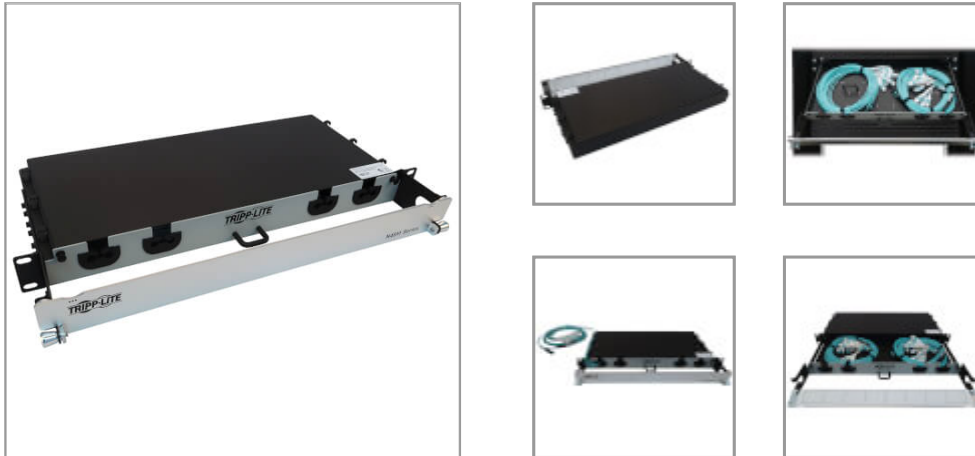

Preloaded Fiber Panel, 1U - 2x (24F MTP/MPO-PC to 12x LC Duplex F/M) 24F Trunk Cables, OM4 Multimode, 10 m (32.8 ft.)

MODEL NUMBER: N48M-2M24L12-10

1U panel comes preloaded with spools of multimode fiber cable that allow you to extend the exact length required and store the excess out of sight.

Description

Preloaded Fiber Panel, 1U - 2x (24F MTP/MPO-PC to 12x LC Duplex F/M) 24F Trunk Cables, OM4 Multimode, 10 m (32.8 ft.)

Features

1U Panel Solution Comes with Cabling Preloaded to Cut Costs and Save Time

All necessary cabling is included with this preloaded fiber panel, coiled inside and ready for immediate use. The aluminum 1U chassis features two 24-fiber MTP/MPO-PC to LC Duplex multimode trunk cables, both 10 meters (32.8 feet) in length to make management easy. The panel opens to provide easy access to stored cables. Use only as much cabling as you need. The remainder stores inside the chassis to eliminate cable clutter, allow better airflow through the rack and make equipment maintenance and replacement easier. The cables and panels have labels to help with organization. You also avoid the expense and effort of custom cabling. The flexibility in cable length lets you reuse the cables if equipment is moved. The N48M-2M24L12-10 mounts in just 1U of space in an EIA-standard 19-inch rack.

Specifications

OVERVIEW	
UPC Code	037332262202
Product Type	Preloaded
Technology	Multimode
Optical Mode	OM4
Panel Dimensions	17.32" X 1.73" X 10.20"

Highlights

- Dual MTP/MPO-to-LC 24-fiber OM4 multimode cables come coiled inside for instant use
- Use only as much cable as you need; store the remainder inside to avoid clutter
- Flexible cable length allows reuse of cables if equipment is moved
- Aluminum chassis mounts into 1U of space in EIA-standard 19 in. racks