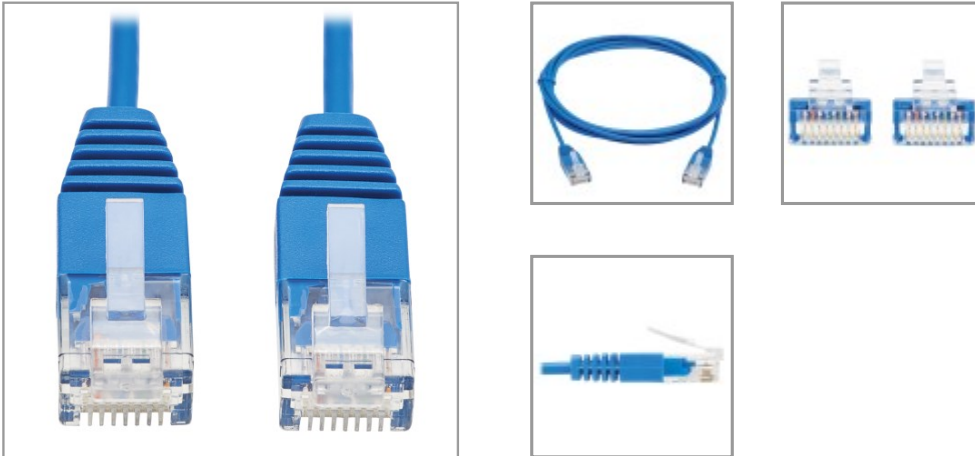

## Cat6a 10G Molded Ultra-Slim UTP Ethernet Cable (RJ45 M/M), Blue, 7 ft. (2.13 m)

MODEL NUMBER: N261-UR07-BL

Cat6a Ethernet cable, just 2.8 mm thick, connects critical components, such as servers, switches and routers, in 10G networks.

### Features

**Cat6a Cable Ideal for Connecting Equipment in Your 10G Ethernet Network** This Cat6a Ethernet cable with RJ45 connectors is recommended for connecting network components like printers, computers, copiers, routers, servers, modems and switches in high-density data centers. Designed for fast transmission and excellent signal quality, this seven-foot cable ensures peak performance throughout your local area network (LAN).

**Special Ultra-Slim Design for Better Airflow and Easier Installation** The N261-UR07-BL is just 2.8 millimeters in diameter—more than 50% smaller than standard Cat6a cable. This increases airflow in crowded equipment racks, which helps keep your components cool and properly functioning. The extra-slim design also makes the cable easier to install around corners and through cable management panels.

**Color-Coded to Avoid Misidentification That Can Cause Costly Downtime** The PVC jacket is colored blue to allow easy, fast identification in a crowded rack or workstation and help prevent the cable from becoming inadvertently disconnected.