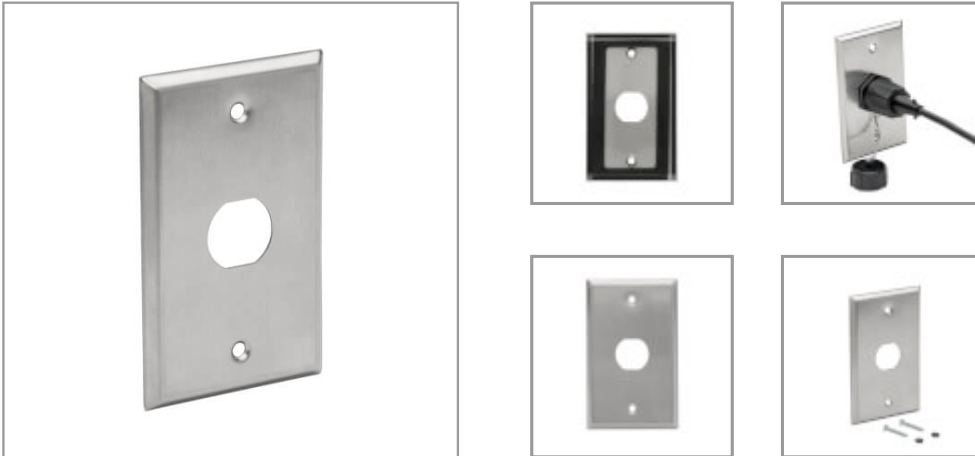

1-Port Single Gang Faceplate, Stainless Steel, Industrial Grade, IP44, TAA

MODEL NUMBER: N206-FP01-IND

Bulkhead wall plate combines with a coupler and industrial Cat5e/6, USB 3.0 or 4K HDMI cable to complete an IP44 connection.

Features

Bulkhead Wall Plate Recommended for Outdoor or Harsh Indoor Environments This single-gang industrial bulkhead face plate is ideal for connecting Cat5e/6 networks, USB 3.0 or 4K HDMI installations in outdoor applications and other areas where protection from harsh elements is essential. The stainless steel frame and rubber back gasket contribute to the wall plate's IP44 rating, which ensures protection from splashing water from all directions. Wall-mounting hardware is included.

Designed for Use with Tripp Lite Industrial-Grade Cables and Couplers The Bulkhead wall plate with one cutout is recommended for use with Tripp Lite's N206-Series industrial Cat5e/6 patch cables and N206-BC01-IND bulkhead coupler or N206-KJ01-IND keystone jack, the U325-Series industrial USB 3.0 cables and U325-000-IND bulkhead coupler and the P569-000-FF-IND bulkhead coupler and P569-Series industrial 4K HDMI cables (all sold separately).