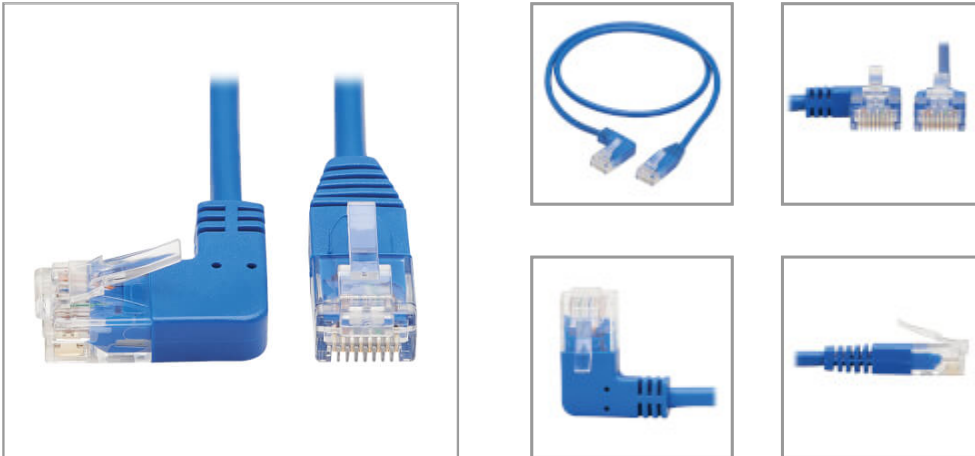

Left-Angle Cat6 Gigabit Molded Slim UTP Ethernet Cable (RJ45 Left-Angle M to RJ45 M), Blue, 3 ft. (0.91 m)

MODEL NUMBER: N204-S03-BL-LA

Cat6 cable connects Gigabit Ethernet network components like routers, servers and switches in high-density data centers.

Features

Left-Angle Cat6 Ethernet Cable Connects Equipment in Data Centers and VoIP NetworksThis Cat6 cable is ideal for connecting network components, such as printers, computers, copiers, routers, servers, modems and switches, in hard-to-reach areas of space-constrained high-density data centers. Designed for fast transmission and excellent signal quality, this RJ45 patch cable ensures data transfer speeds up to 1 Gbps throughout your Gigabit Ethernet or VoIP network.

Special Slim Design for Better Airflow and Easier Installation in Crowded RacksThis Cat6 UTP patch cord is more than 38% smaller in diameter than standard Cat6a cable. This increases airflow in tight spaces, which helps keep your equipment cool and properly functioning. It also cuts down on clutter in crowded racks and patch panels, and makes the cable easier to install around corners and through cable management panels.

Left-Angle RJ45 Patch Cable Makes Connecting and Disconnecting EasierOne RJ45 male connector is designed at a 90-degree left angle, which prevents excessive bending and reduces stress on the cable. This makes the space-saving cable easy to plug into patch panels, switches and other devices located in a confined area or behind a desk.