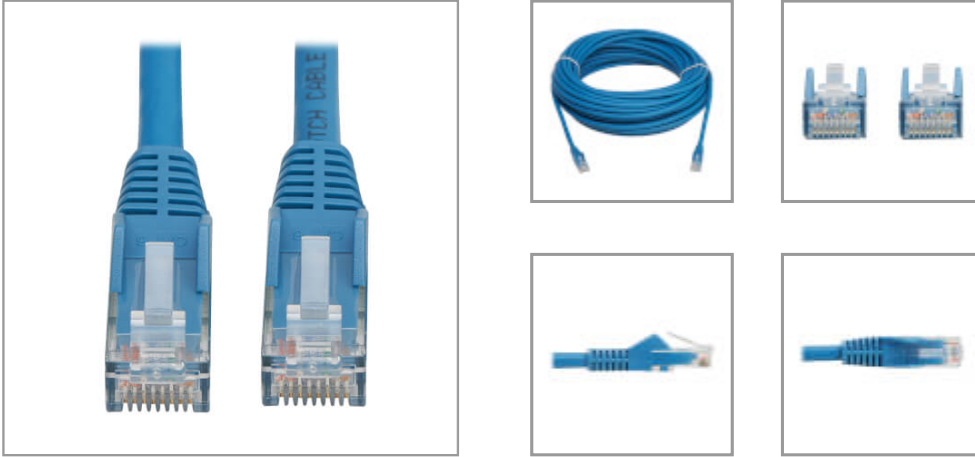

Cat6 Gigabit Snagless Molded UTP Ethernet Cable (RJ45 M/M), PoE, LSZH, Blue, 10 m (32.8 ft.)

MODEL NUMBER: N201L-10M-BL

Cat6 cable with Power over Ethernet (PoE) connects critical components, such as servers and switches, in Gigabit Ethernet networks.

Features

Cat6 Cable Ideal for Your High-Density Gigabit Ethernet Network

This Cat6 1G Ethernet cable with RJ45 connectors is recommended for connecting network components like printers, computers, copiers, routers, servers, modems, hubs and switches in high-density data centers and network closets. Designed for fast transmission and excellent signal quality, the N201L-10M-BL ensures peak performance throughout your LAN.

Supports Power over Ethernet to Save You Money and Give You More Installation Choices

Because this Cat6 cable supports PoE, it can supply the power to operate compatible PoE devices, such as security cameras, VoIP telephones, point-of-sale kiosks and access control devices. This saves you the expense and effort of purchasing, connecting and installing individual power supplies for each device. It also helps you install PoE devices in areas far away from AC outlets, such as poles or ceilings.

Snagless RJ45 Male Connectors Add Extra Protection During Installation

The RJ45 connectors' snagless design protects the locking tabs from being damaged or broken off during installation. Integral strain relief gives the N201L-10M-BL extra flexibility, reduces stress and helps the cable move freely without cracking or breaking loose from the connector.