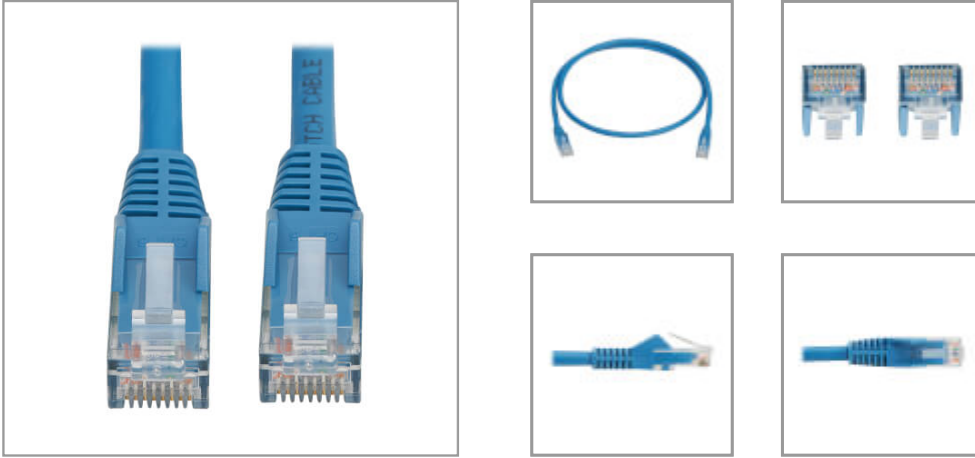

Cat6 Gigabit Snagless Molded UTP Ethernet Cable (RJ45 M/M), PoE, LSZH, Blue, 1 m (3.3 ft.)

MODEL NUMBER: N201L-01M-BL

Cat6 cable with Power over Ethernet (PoE) connects critical components, such as servers and switches, in Gigabit Ethernet networks.

Features

Cat6 Cable Ideal for Your High-Density Gigabit Ethernet Network

This Cat6 1G Ethernet cable with RJ45 connectors is recommended for connecting network components like printers, computers, copiers, routers, servers, modems, hubs and switches in high-density data centers and network closets. Designed for fast transmission and excellent signal quality, the N201L-01M-BL ensures peak performance throughout your LAN.

Supports Power over Ethernet to Save You Money and Give You More Installation Choices

Because this Cat6 cable supports PoE, it can supply the power to operate compatible PoE devices, such as security cameras, VoIP telephones, point-of-sale kiosks and access control devices. This saves you the expense and effort of purchasing, connecting and installing individual power supplies for each device. It also helps you install PoE devices in areas far away from AC outlets, such as poles or ceilings.

Snagless RJ45 Male Connectors Add Extra Protection During Installation

The RJ45 connectors' snagless design protects the locking tabs from being damaged or broken off during installation. Integral strain relief gives the N201L-01M-BL extra flexibility, reduces stress and helps the cable move freely without cracking or breaking loose from the connector.