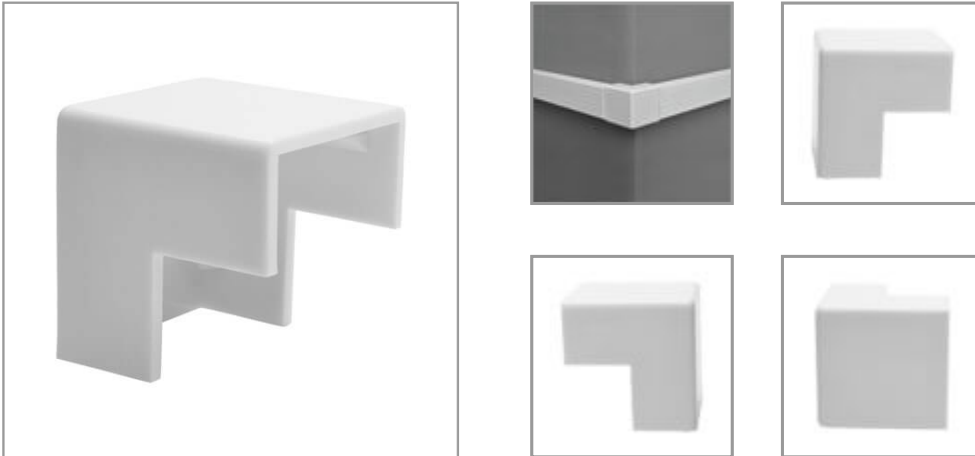

## Raceway Outside Corner Connector, 20 Pack, White, TAA

MODEL NUMBER: **N080-C25-OC-WH**

Joins two raceway wiring duct strips to make a turn around an outside corner.

### Description

The N080-C25-OC-WH Raceway Outside Corner Connector joins two raceway wiring duct strips to make a turn around an outside corner. Made from durable ABS plastic. Compatible with Tripp Lite N080-D25-2M-WH.

#### White Raceway Outside Corner Connector

- Compatible with Tripp Lite N080-D25-2M-WH
- Constructed from durable ABS plastic