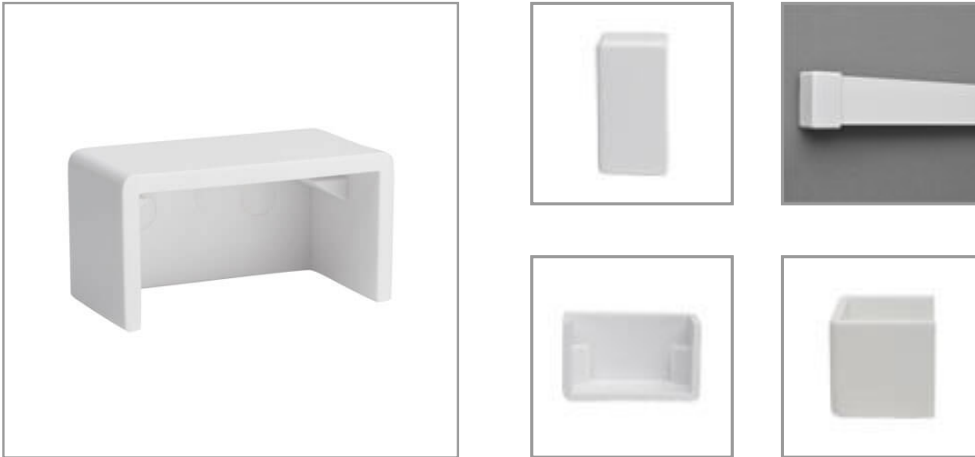

Raceway End Cap, 20 Pack, White, TAA

MODEL NUMBER: **N080-C25-EC-WH**

Highlights

- Attaches to end of Tripp Lite N080-D25-2M-WH
- Constructed from durable ABS plastic

Package Includes

- (20) End caps

Caps off the ends of your raceway wiring duct.

Description

The N080-C25-EC-WH Raceway End Cap attaches to the end of a raceway wiring duct. Made from durable ABS plastic. Compatible with Tripp Lite N080-D25-2M-WH.

Features

White Raceway End Cap

- Attaches to end of Tripp Lite N080-D25-2M-WH
- Constructed from durable ABS plastic

TAA-Compliant

- Complies with the Federal Trade Agreements Act (TAA) for GSA Schedule purchases

Specifications

| OVERVIEW | |
|---------------------------------|-----------------------|
| UPC Code | 037332198020 |
| PHYSICAL | |
| Shipping Dimensions (hwd / in.) | 7.48 x 5.91 x 7.50 |
| Shipping Dimensions (hwd / cm) | 19.00 x 15.01 x 19.05 |
| Shipping Weight (lbs.) | 0.20 |
| Shipping Weight (kg) | 0.09 |
| Color | White |