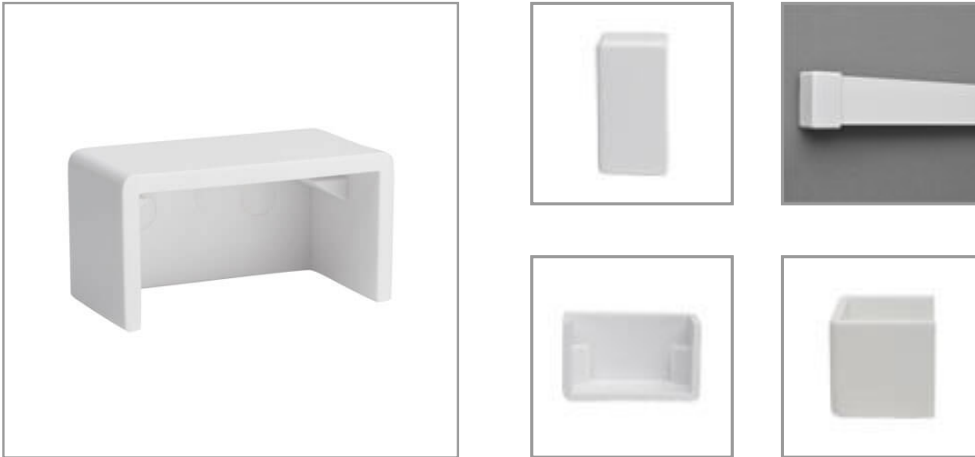

Raceway End Cap, 20 Pack, White, TAA

MODEL NUMBER: **N080-C25-EC-WH**

Highlights

- Attaches to end of Tripp Lite N080-D25-2M-WH
- Constructed from durable ABS plastic

Package Includes

- (20) End caps

Caps off the ends of your raceway wiring duct.

Description

The N080-C25-EC-WH Raceway End Cap attaches to the end of a raceway wiring duct. Made from durable ABS plastic. Compatible with Tripp Lite N080-D25-2M-WH.

Features

White Raceway End Cap

- Attaches to end of Tripp Lite N080-D25-2M-WH
- Constructed from durable ABS plastic

TAA-Compliant

- Complies with the Federal Trade Agreements Act (TAA) for GSA Schedule purchases

Specifications

OVERVIEW	
UPC Code	037332198020
Technology	Cat5/5e; Cat6; Cat6a; DisplayPort; HDBaseT; HDMI; USB; USB 2.0 (High Speed); USB 3.0 (SuperSpeed)
PHYSICAL	
Color	White
Shipping Dimensions (hwd / cm)	19.00 x 15.01 x 19.05
Shipping Dimensions (hwd / in.)	7.48 x 5.91 x 7.50
Shipping Weight (kg)	0.09