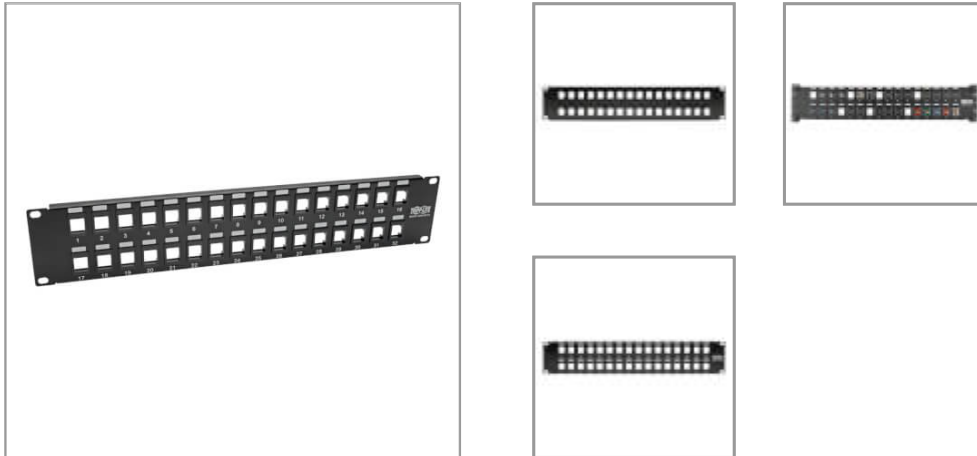

32-Port 2U Rack-Mount Unshielded Blank Keystone/Multimedia Patch Panel, RJ45 Ethernet, USB, HDMI, Cat5e/6

MODEL NUMBER: N062-032-KJ

Manages and organizes input and output cable connections in your network. Customizable solution for a variety of applications, including Ethernet, voice, audio/video and USB.

Description

The N062-032-KJ 32-Port 2U Rack-Mount Unshielded Blank Keystone/Multimedia Patch Panel manages and organizes the cabling in your network. The 32 blank cutouts accommodate all Tripp Lite keystone jacks, and some other keystone jacks in the market, including RJ45 Ethernet, HDMI audio/video, voice and USB applications. Ports are clearly numbered to help you identify connections. Mounts easily into 2U of an EIA-standard 19-inch two-post rack or wall-mount rack enclosure. Made from heavy-duty cold-rolled steel. Grounding wire included.

Features

Manages and Organizes a Wide Variety of Cabling 32 blank cutouts accommodate all Tripp Lite keystone jacks, and some other keystone jacks in the market
 For use with RJ45 Ethernet, HDMI audio/video, voice, USB and other applications
 Ports are numbered for easy connection identification
 Heavy-duty cold-rolled steel construction

Quick, Easy Installation Mounts easily into 2U of EIA-standard 19 in. 2-post rack or wall-mount rack enclosure
 Includes grounding wire

Highlights

- 32 blank cutouts compatible with all Tripp Lite keystone jacks
- For Ethernet, voice, audio/video, USB applications and more
- Heavy-duty cold-rolled steel construction
- Numbered ports for easy connection identification
- Mounts into 2U of standard 19 in. 2-post or wall-mount rack