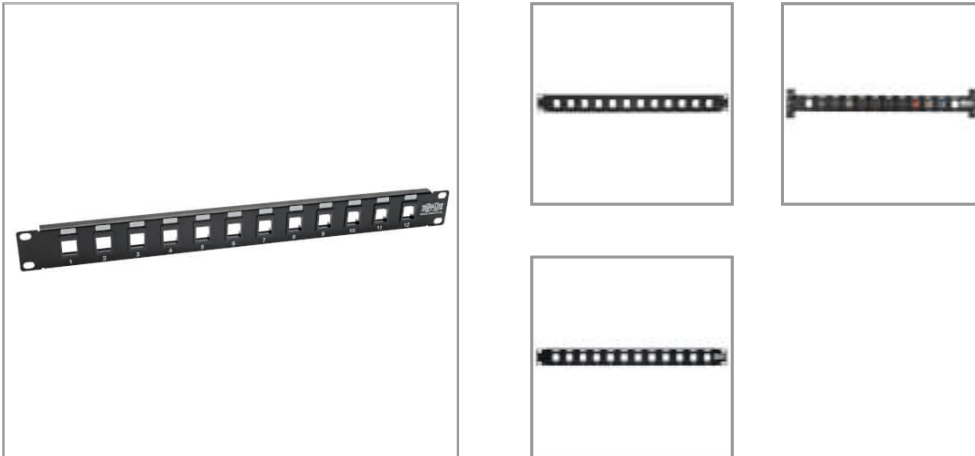

## 12-Port 1U Rack-Mount Unshielded Blank Keystone/Multimedia Patch Panel, RJ45 Ethernet, USB, HDMI, Cat5e/6

MODEL NUMBER: N062-012-KJ

Manages and organizes input and output cable connections in your network. Customizable solution for a variety of applications, including Ethernet, voice, audio/video and USB.

### Description

The N062-012-KJ 12-Port 1U Rack-Mount Unshielded Blank Keystone/Multimedia Patch Panel manages and organizes the cabling in your network. The 12 blank cutouts accommodate all Tripp Lite keystone jacks and some other keystone jacks in the market, including RJ45 Ethernet, HDMI audio/video, voice and USB applications. Ports are clearly numbered to help you identify connections. Mounts easily into 1U of an EIA-standard 19-inch two-post rack or wall-mount rack enclosure. Made from heavy-duty cold-rolled steel. Grounding wire included.

### Features

**Manages and Organizes a Wide Variety of Cabling** 12 Blank cutouts accommodate all Tripp Lite keystone jacks, and some other keystone jacks in the market  
 For use with RJ45 Ethernet, HDMI audio/video, voice, USB and other applications  
 Ports are numbered for easy connection identification  
 Heavy-duty cold-rolled steel construction  
**Quick, Easy Installation** Mounts easily into 1U of EIA-standard 19 in. 2-post rack or wall-mount rack enclosure  
 Includes grounding wire

### Highlights

- 12 blank cutouts compatible with all Tripp Lite keystone jacks
- For Ethernet, voice, audio/video, USB applications and more
- Heavy-duty cold-rolled steel construction
- Numbered ports for easy connection identification
- Mounts into 1U of standard 19 in. 2-post or wall-mount rack