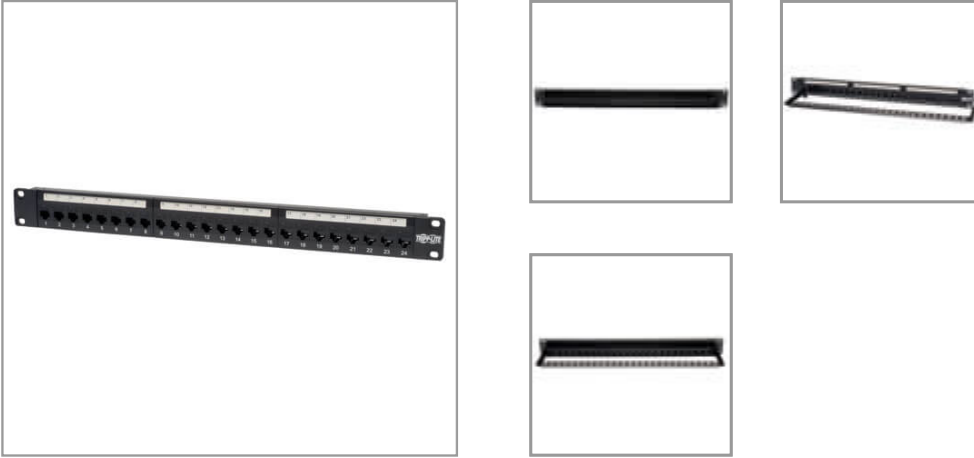

# 24-Port 1U Rack-Mount Cat5e Feedthrough Patch Panel, RJ45 Ethernet, TAA

MODEL NUMBER: **N054-024**

### Highlights

- Cat5e RJ45 Jacks on both sides of the panel
- Installs easily in 19" racks or wall-mounts
- Cable management bar keeps patch cables tidy
- Compliant with the Federal Trade Agreements Act (TAA) for GSA Schedule purchases

### Description

24-Port Cat5e Feed-Through Patch Panel provides patching without punching down bulk wire to the back of the panel. Fully meets or exceeds Cat5e specifications. Works with USOC, T568A, and T568B wiring. 19-inch width mounts easily in 2-Post Relay Rack or a Wall-Mount Hinged Rack. Detachable cable management bar keeps Ethernet cables neat and tidy on the back of the panel.

### Features

- Heavy duty 14ga steel construction
- Meets or exceeds Cat5e specifications
- Easy patching with Cat5e patch cables
- Includes cable management bar
- Rackmountable - 19"W x 1.75"H (1U)