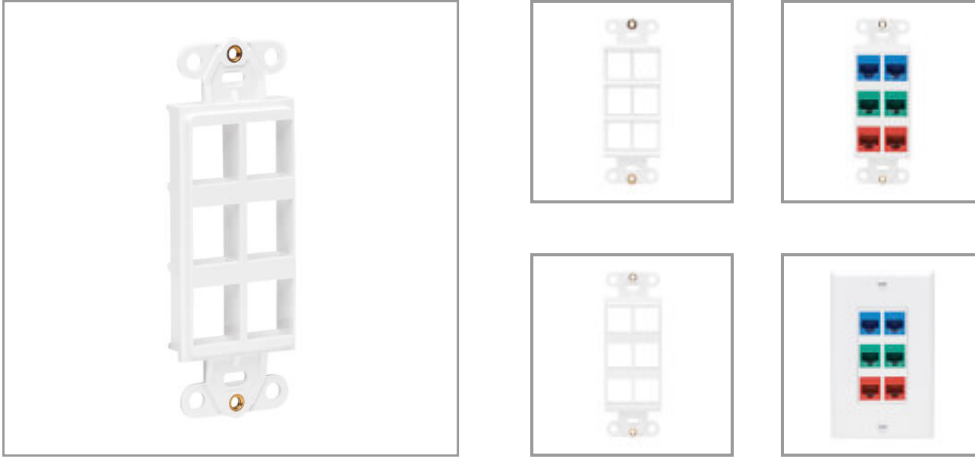

Center Plate Insert, Decora Style - Vertical, 6 Ports, TAA

MODEL NUMBER: N042D-006V-WH

Clean, simple insert mounts within Decora-style wall plate for terminating in-wall audio/video, voice or Ethernet cable installations.

Features

Decora-Style Face Plate Connects Audio/Video, Voice and Data Cable Lines at the Wall This vertical-style center insert provides a clean, simple method for your premise wiring applications, including home theater (audio/video), VoIP phones (voice) and Ethernet (data). Any type of keystone jack, including those used in HDMI, DisplayPort, RCA, USB and Cat5e/6/6a installations, snaps easily into the cutouts for quick cable connection.

High-Impact Construction Designed to Blend In Seamlessly The Decora-style polycarbonate insert plate is white and blends elegantly into any home or office décor for a sleek, professional installation. Mounting screws are included for flush mounting the insert with a compatible Decora-style wall plate (sold separately).

Highlights

- Ideal for home theater, VoIP or Ethernet premise wiring installations
- Compatible with any type of keystone jack, including HDMI, Cat5/6, USB and DisplayPort
- High-impact polycarbonate construction designed to last long in your décor
- Hardware included for mounting flush with compatible Decora-style wall plate