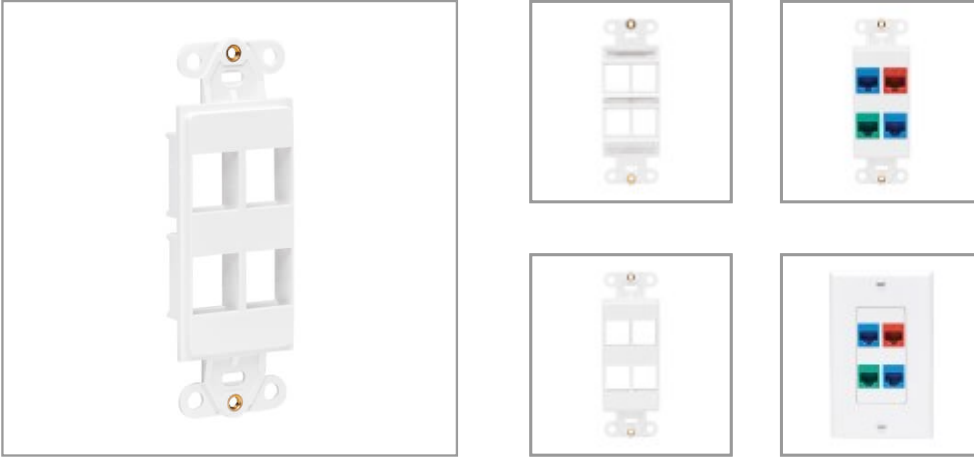

## Center Plate Insert, Decora Style - Vertical, 4 Ports, TAA

MODEL NUMBER: N042D-004V-WH

Clean, simple insert mounts within Decora-style wall plate for terminating in-wall audio/video, voice or Ethernet cable installations.

### Features

**Decora-Style Face Plate Connects Audio/Video, Voice and Data Cable Lines at the Wall** This vertical-style center insert provides a clean, simple method for your premise wiring applications, including home theater (audio/video), VoIP phones (voice) and Ethernet (data). Any type of keystone jack, including those used in HDMI, DisplayPort, RCA, USB and Cat5e/6/6a installations, snaps easily into the cutouts for quick cable connection.

**High-Impact Construction Designed to Blend In Seamlessly** The Decora-style polycarbonate insert plate is white and blends elegantly into any home or office décor for a sleek, professional installation. Mounting screws are included for flush mounting the insert with a compatible Decora-style wall plate (sold separately).

### Highlights

- Ideal for home theater, VoIP or Ethernet premise wiring installations
- Compatible with any type of keystone jack, including HDMI, Cat5/6, USB and DisplayPort
- High-impact polycarbonate construction designed to last long in your décor
- Hardware included for mounting flush with compatible Decora-style wall plate