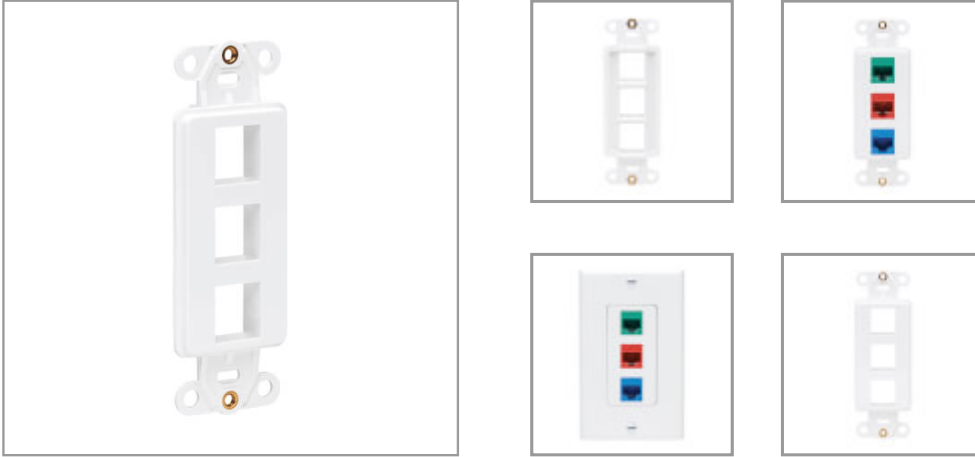

## Center Plate Insert, Decora Style - Vertical, 3 Ports

MODEL NUMBER: N042D-003V-WH

Clean, simple insert mounts within Decora-style wall plate for terminating in-wall audio/video, voice or Ethernet cable installations.

### Features

**Decora-Style Face Plate Connects Audio/Video, Voice and Data Cable Lines at the Wall** This vertical-style center insert provides a clean, simple method for your premise wiring applications, including home theater (audio/video), VoIP phones (voice) and Ethernet (data). Any type of keystone jack, including those used in HDMI, DisplayPort, RCA, USB and Cat5e/6/6a installations, snaps easily into the cutouts for quick cable connection.

**High-Impact Construction Designed to Blend In Seamlessly** The Decora-style polycarbonate insert plate is white and blends elegantly into any home or office décor for a sleek, professional installation. Mounting screws are included for flush mounting the insert with a Tripp Lite or other compatible Decora-style wall plate (sold separately).

## Specifications

OVERVIEW	
UPC Code	037332249715
Technology	Cat5/5e; Cat6; Cat6a; DisplayPort; HDBaseT; HDMI; USB 2.0 (High Speed)
Country/Region	Global
PHYSICAL	
Color	White
Material of Construction	ABS
Total Number of Ports	3