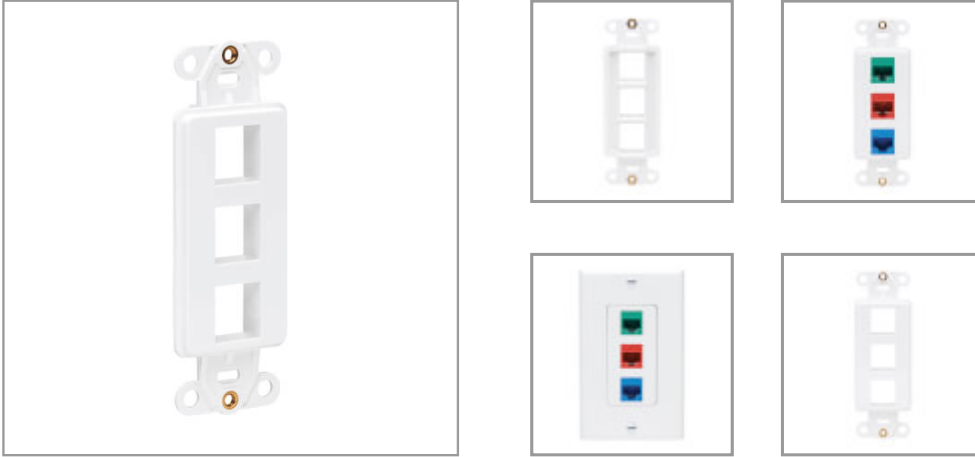

## Center Plate Insert, Decora Style - Vertical, 3 Ports

MODEL NUMBER: N042D-003V-WH

Clean, simple insert mounts within Decora-style wall plate for terminating in-wall audio/video, voice or Ethernet cable installations.

### Features

**Decora-Style Face Plate Connects Audio/Video, Voice and Data Cable Lines at the Wall** This vertical-style center insert provides a clean, simple method for your premise wiring applications, including home theater (audio/video), VoIP phones (voice) and Ethernet (data). Any type of keystone jack, including those used in HDMI, DisplayPort, RCA, USB and Cat5e/6/6a installations, snaps easily into the cutouts for quick cable connection.

**High-Impact Construction Designed to Blend In Seamlessly** The Decora-style polycarbonate insert plate is white and blends elegantly into any home or office décor for a sleek, professional installation. Mounting screws are included for flush mounting the insert with a Tripp Lite or other compatible Decora-style wall plate (sold separately).

### Highlights

- Ideal for home theater, VoIP or Ethernet premise wiring installations
- Compatible with any type of keystone jack, including HDMI, Cat5/6, USB and DisplayPort
- High-impact polycarbonate construction designed to last long in your décor
- Hardware included for mounting flush with compatible Decora-style wall plate