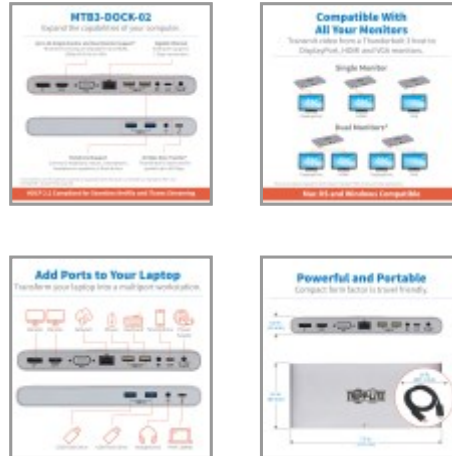

Thunderbolt 3 Dock, Dual Display - 4K 60 Hz, UHD, HDMI, DP, VGA, USB 3.2 Gen 1, USB-A/C Hub, GbE, Black

MODEL NUMBER: MTB3-DOCK-02

Adds HDMI, DisplayPort, VGA, USB-A, USB-C, Ethernet and 3.5 mm audio ports to your MacBook, ThinkPad or other Thunderbolt 3 device.

Features

Thunderbolt 3 Docking Station Turns Your MacBook or Other Notebook into a Workstation This Thunderbolt 3 dock expands the potential of your MacBook or ThinkPad's Thunderbolt 3 port. It's ideal for transmitting digital 4K video to two large displays simultaneously, adding as many as five USB peripherals, recording a podcast, listening to music and connecting to a Gigabit Ethernet network—all at the same time.

Audio Ports Detail	Mini stereo jack, one is for headphones or headphones/microphone combo) and the other is audio out (speakers)
DATA	
Data Ports	(1) USB C (FEMALE); (4) USB A (FEMALE)
Data Ports Detail	(1) USB-C - USB 3.2 Gen 1 (5 Gbps); (2) USB-A - USB 3.2 Gen 1 (5 Gbps); (2) USB-A - USB 2.0
NETWORK	
Network Ports	RJ45 (FEMALE)
INPUT	
Maximum Input Amps	3
Voltage Compatibility (VAC)	100; 110; 120; 125; 127; 200; 208; 220; 230; 240
External Power Supply Input Specs (V / Hz / A)	100-240V / 50/60Hz / 3.0A
External Power Supply Output Specs (V / A)	20V / 6A
External Power Supply Cord Length (ft.)	3.94
External Power Supply Cord Length (m.)	1.2
External Power Supply Plug(s)	NEMA 5-15P North America
External Power Supply Certifications	CCC; CE; GS; PSE; TUV; UL; cUL
Bus Powered	No
USER INTERFACE, ALERTS & CONTROLS	
LED Indicators	White, Orange
CHARGING	
Charging Ports	Supports 60W (20V 3A) Power to Host Computer
USB Power Delivery (PD) Charging Support	No
PHYSICAL	
Color	Gray
Material of Construction	Aluminum, Zinc Alloy
Unit Dimensions (hwd / cm)	2.2 x 8.5 x 19.5
Unit Dimensions (hwd / in.)	0.87 x 3.46 x 7.68
Unit Dimensions (hwd / mm)	22 x 85 x 195
Unit Packaging Type	Box
Unit Weight (kg)	0.43