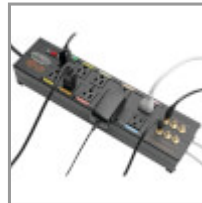

Isobar 10-Outlet Home/Business Theater Surge Protector, 8 ft. Cord with Right-Angle Plug, 3840 Joules, LEDs, Metal Housing

MODEL NUMBER: HT10DBS

Premium protection for A/V home or business theater components, including HDTVs and stereo receivers, against dangerous power surges, spikes and line noise. Recommended for medium-to-large home and business theater installations.

10 Outlets Accept Wide Range of Electronic Devices 10 NEMA 5-15R AC outlets accept most home theater equipment 4 widely spaced outlets accommodate bulky transformers without blocking other outlets Included safety covers block accidental contact with unused outlets Color-coded labels make it easy to coordinate outlets with equipment cords

Fits Effortlessly Into Your Setup 8 ft. (2.4 m) AC power cord reaches nearby outlets Space-saving right-angle NEMA 5-15P plug allows furniture and equipment to move flush against the wall Keyhole slots on bottom panel provide convenient wall or desk mounting options Metal housing designed for long life