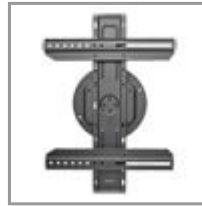

## Portrait/Landscape Rotatable Fixed Flat-Screen Wall Mount for 37" to 70" TVs and Monitors

MODEL NUMBER: DWM3770PLX

Hangs a flat-panel television, monitor or other display on the wall. Recommended for home theaters, classrooms, boardrooms, hotels, bars and restaurants. Rotates 90° for portrait and landscape viewing angles.

### Description

The VESA-compliant DWM3770PLX Portrait/Landscape Rotatable Fixed Flat-Screen Wall Mount allows you to mount your flat-panel television, monitor or other display on the wall. Recommended for home theaters, classrooms, boardrooms, hotels, bars and restaurants, it fits most flat-panel displays from 37 to 70 inches.

The DWM3770PLX effortlessly rotates 90 degrees to position your display in either portrait or landscape mode to fit your environment and comfort level. The durable all-metal frame with scratch-resistant powder-coated finish supports up to 110 lbs (49.9 kgs).

To ease wall installation, the VESA plate attached to the display slides down into the wall-mounted plate. Mounting hardware is included. A built-in bubble level allows accurate wall plate leveling. The DWM3770PLX conforms to VESA-compliant displays with any of the following mounting hole patterns: 200 x 100 mm, 200 x 200 mm, 200 x 300 mm, 200 x 400 mm, 300 x 200 mm, 300 x 300 mm, 300 x 400 mm, 400 x 200 mm, 400 x 300 mm, 400 x 400 mm, 500 x 200 mm, 500 x 300 mm, 500 x 400 mm, 600 x 300 mm and 600 x 400 mm