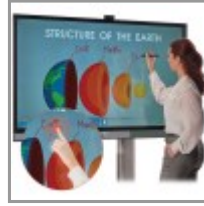

Interactive Flat-Panel Touchscreen Display, 4K @ 60 Hz, UHD, 55 in.

MODEL NUMBER: DMTP55NO

55 in. 4K interactive touchscreen with Android OS allows remote team collaboration with screen sharing and low-latency response.

Features

An Advanced Presentation Platform Perfect for Group Brainstorming Sessions

Tripp Lite's Interactive Flat-Panel Touchscreen Display encourages and assists group collaboration and audience participation – a crucial tool as organizations implement work-from-home strategies for employee safety and operational continuity. This best-in-class 55-inch 4K display includes an embedded Android operating system, providing a flexible presentation platform compatible with a wide array of apps and devices.

Take Information Directly to Your Audience Anywhere

The DMTP55NO helps you promote collaboration, enable interactive presentations and facilitate communication between local and remote teams. It's ideal for classrooms, libraries, conference rooms, meeting rooms and other office environments in education, corporate, healthcare, hospitality, retail, government, defense and public safety settings. The VESA-compatible display mounts easily to a wall mount or mobile cart (each sold separately) for shared workflow in any location.

Designed for Dynamic Interactivity That Lets Everyone Be Part of the Team

The display's remote collaboration capability is ideal to keep teams working together, wherever members may be. Built-in wireless networking, remote screen sharing, and a wide range of pre-installed tools aid problem-solving and free expression of ideas. In addition, a detachable high-definition webcam beams the entire meeting area straight to off-site collaborators and partners, allowing anyone to participate in meetings, presentations and group discussions from outside the office. A built-in 40-watt speaker system ensures everyone in the room will hear every idea clearly.

All the World's Information Available, Literally, at Your Fingertips

The 55-inch 4K display boasts patented touchscreen technology with low-latency response and 20 points of multi-touch. Use your fingers or the included battery-free stylus to write notes, check email, create presentations, stream 4K video and surf the web. The large touchscreen monitor is built for ultra-fast, ultra-precise interactivity for multiple concurrent users. It all makes for an immersive and expansive experience that basic electronic whiteboards can't match.

Specifications

Highlights

- Razor-sharp 55 in. 4K touchscreen monitor ideal for interactive presentations
- Android presentation platform compatible with wide range of apps and hardware
- Detachable HD webcam captures entire meeting area for sharing anywhere
- Remote screen sharing allows anyone to participate, whether in office or at home
- Promotes collaborative teamwork while work-from-home strategies are in place

Applications