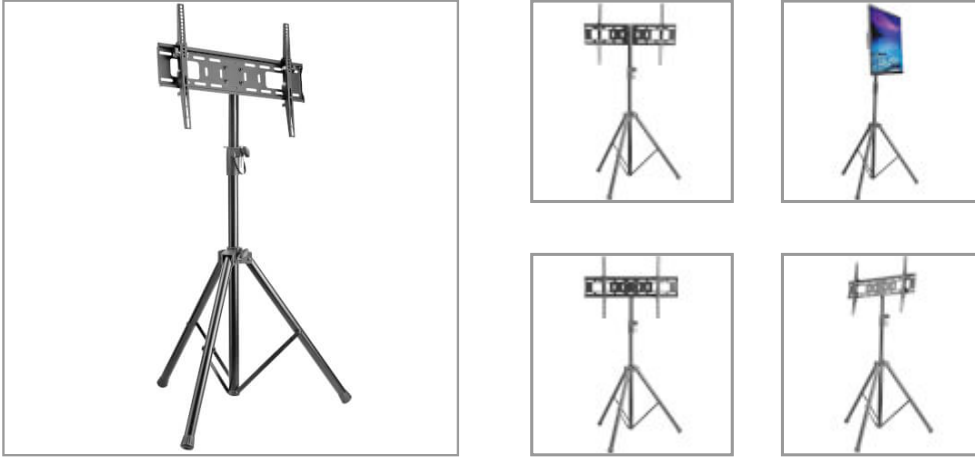

Portable Digital Signage Stand for 37" to 70" Flat-Screen Displays

MODEL NUMBER: DMPDS3770TRIC

Tripod-style portable TV stand sets up quickly for delivering your message in a classroom, lobby or anywhere else with heavy foot traffic.

Features

Set Up Your Digital Signage Wherever Your Audience Is

This portable TV stand fits most flat-panel displays, whiteboards and monitors from 37 to 70 inches (100 to 178 centimeters). It assembles easily to allow convenient setup wherever foot traffic flows, such as classrooms, trade shows, lecture halls, offices, auditoriums, restaurants, bars and hotels. The tripod-style stand adjusts to five different heights, and the display tilts for comfortable custom viewing.

Durable Steel Frame Designed to Last

The frame withstands the stress of repeated adjustments and supports up to 77 pounds (35 kilograms). Use the easy-grip knobs and security pin to lock the frame into place and protect the display against tipping. Because the tripod folds when not in use, the DMPDS3770TRIC is easy to transport and store.

VESA-Compliant Mounting Ensures Display Compatibility

VESA (Video Electronics Standards Association) promotes uniformity in the video electronics industry by developing standards for TVs and monitors. For hassle-free display compatibility, this mount supports the following VESA mounting hole patterns: 200 x 200, 300 x 300, 400 x 200, 400 x 400 and 600 x 400. All hardware is included.