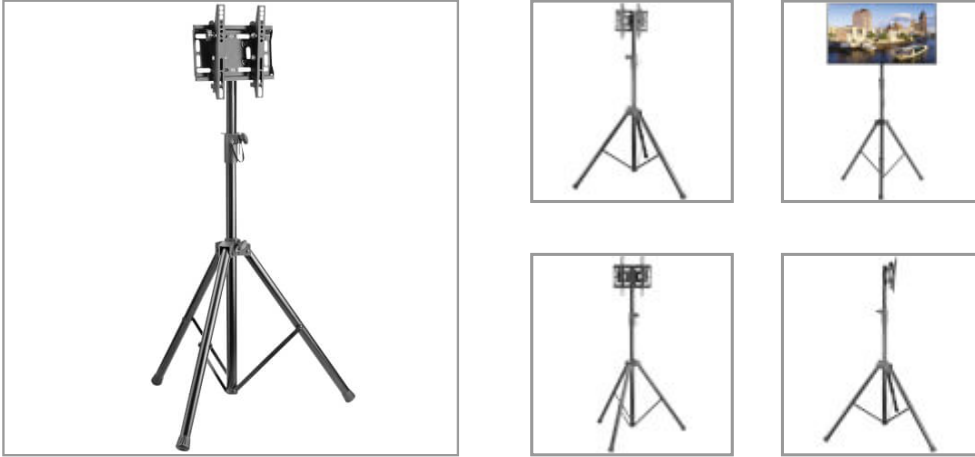

Portable Digital Signage Stand for 23” to 42” Flat-Screen Displays

MODEL NUMBER: DMPDS2342TRIC

Tripod-style portable TV stand sets up quickly for delivering your message in a classroom, lobby or anywhere else with heavy foot traffic.

Features

Set Up Your Digital Signage Wherever Your Audience Is

This portable TV stand fits most flat-panel displays, whiteboards and monitors from 23 to 42 inches (58 to 107 centimeters). It assembles easily to allow convenient setup wherever foot traffic flows, such as classrooms, trade shows, lecture halls, offices, auditoriums, restaurants, bars and hotels. The tripod-style stand adjusts to five different heights, and the display tilts for comfortable custom viewing.

Durable Steel Frame Designed to Last

The frame withstands the stress of repeated adjustments and supports up to 77 pounds (35 kilograms). Use the easy-grip knobs and security pin to lock the frame into place and protect the display against tipping. Because the tripod folds when not in use, the DMPDS2342TRIC is easy to transport and store.

Highlights

- Supports most monitors, whiteboards and interactive displays from 23 to 42 in.
- Durable steel frame blends into any room décor and supports up to 77 lb.
- Tripod-style stand adjusts to different heights for comfortable custom viewing
- Easy-grip knobs and security pin lock stand into place and ensure display's safety