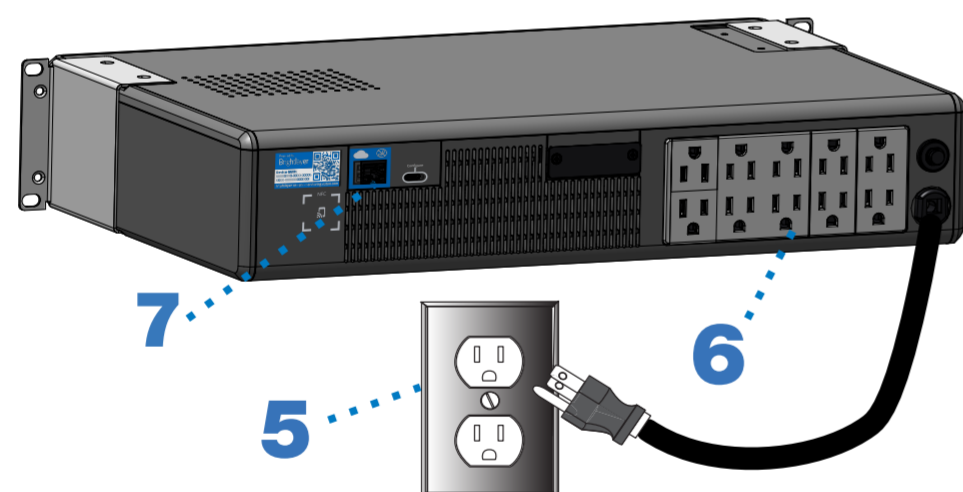

EATON

OR

[brightlayer-remote-monitoring.eaton.com](http://brightlayer-remote-monitoring.eaton.com)

9A

EATON

Tripp Lite Series Smart Rack / Tower

TRIPP LITE SERIES

SMART750LCDNC (AG-07BD)  
SMART1000LCDNC (AG-07BE)  
SMART1500LCDXNC (AG-07BF)