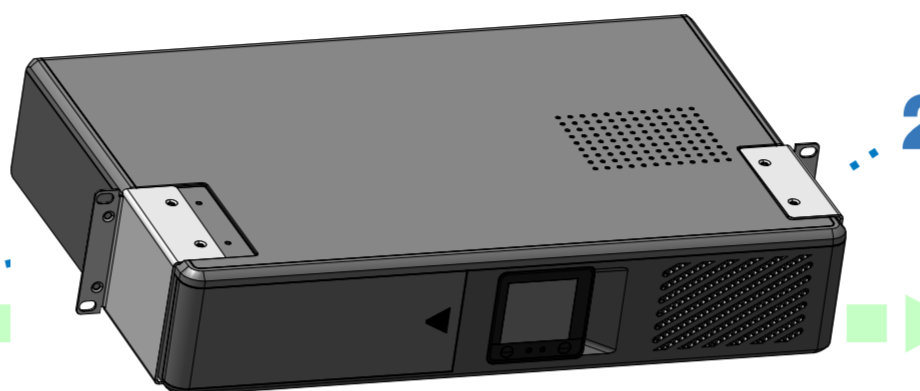

EATON

OR

[brightlayer-remote-monitoring.eaton.com](http://brightlayer-remote-monitoring.eaton.com)

9A

EATON

Tripp Lite Series Smart Rack / Tower

TRIPP LITE SERIES

SMART750LCDNC (AG-07BD)  
SMART1000LCDNC (AG-07BE)  
SMART1500LCDXNC (AG-07BF)