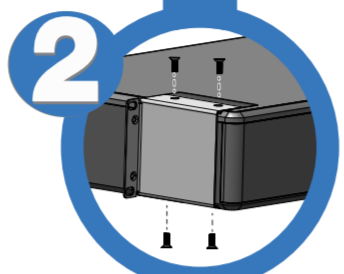

EATON

OR

[brightlayer-remote-monitoring.eaton.com](http://brightlayer-remote-monitoring.eaton.com)

9A

EATON

Tripp Lite Series Smart Rack / Tower

TRIPP LITE SERIES

SMART750LCDNC (AG-07BD)  
SMART1000LCDNC (AG-07BE)  
SMART1500LCDXNC (AG-07BF)