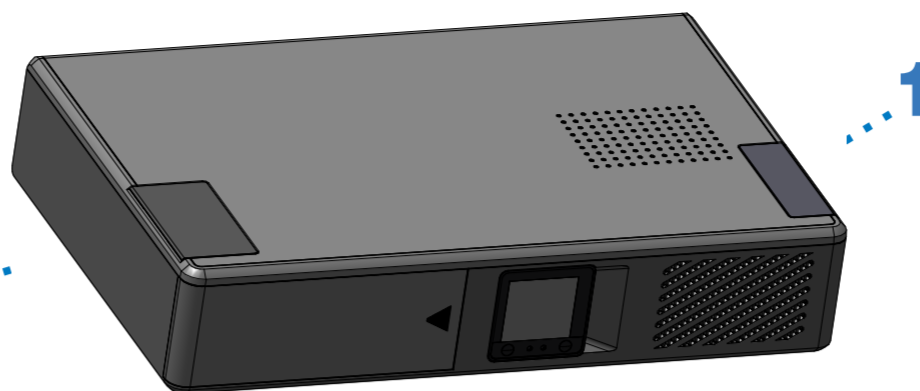

EATON

OR

[brightlayer-remote-monitoring.eaton.com](http://brightlayer-remote-monitoring.eaton.com)

9A

EATON

Tripp Lite Series Smart Rack / Tower

TRIPP LITE SERIES

SMART750LCDNC (AG-07BD)  
SMART1000LCDNC (AG-07BE)  
SMART1500LCDXNC (AG-07BF)