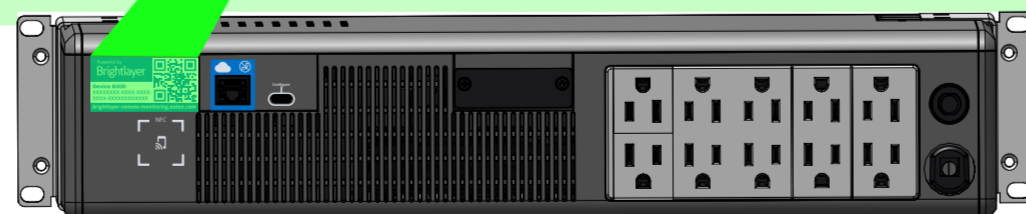

EATON

OR

[brightlayer-remote-monitoring.eaton.com](http://brightlayer-remote-monitoring.eaton.com)

9A

EATON

Tripp Lite Series Smart Rack / Tower

TRIPP LITE SERIES

SMART750LCDNC (AG-07BD)  
SMART1000LCDNC (AG-07BE)  
SMART1500LCDXNC (AG-07BF)