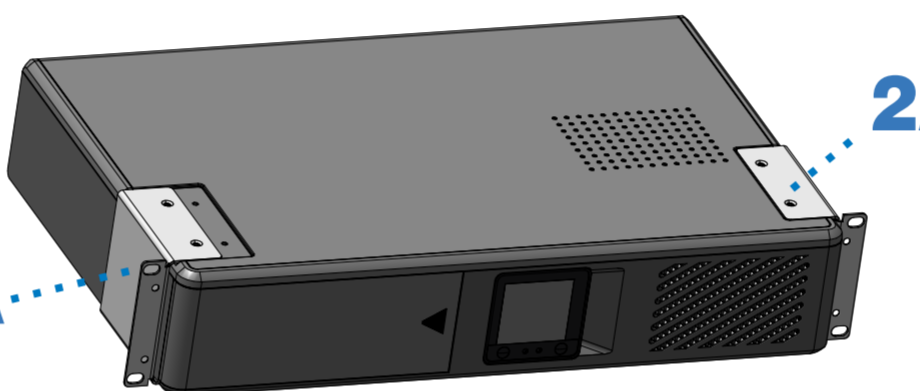

EATON

OR

[brightlayer-remote-monitoring.eaton.com](http://brightlayer-remote-monitoring.eaton.com)

9A

EATON

Tripp Lite Series Smart Rack / Tower

TRIPP LITE SERIES

SMART750LCDNC (AG-07BD)  
SMART1000LCDNC (AG-07BE)  
SMART1500LCDXNC (AG-07BF)