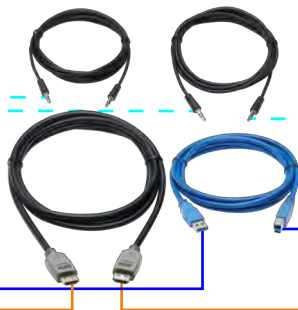

# P785-HKITXX

Powering and Connecting Your World

**ORIGEN**

**P785-HKITXX**

**B005-HUA2-K**

**B005-HUA4**

HDMI (MACHO)

3.5mm (MACHO)

▶ **CONEXIÓN USB3.0**

▶ **CONEXIÓN HDMI**

USB3.0 A (MACHO)

USB 3.0 B (MACHO)

HIGH-DEFINITION MULTIMEDIA INTERFACE

The terms HDMI, HDMI High-Definition Multimedia Interface, and the HDMI logo are trademarks or registered trademarks of HDMI Licensing Administrator, Inc.