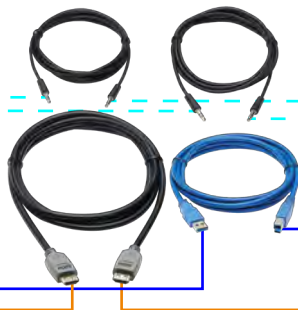

P785-HKITXX

Powering and Connecting Your World

SOURCE

P785-HKITXX

B005-HUA2-K

B005-HUA4

HDMI (Male)

3.5mm (Male)

▶ USB3.0 Connection

▶ HDMI Connection

USB3.0 A (Male)

USB 3.0 B (Male)

HIGH-DEFINITION MULTIMEDIA INTERFACE

The terms HDMI, HDMI High-Definition Multimedia Interface, and the HDMI logo are trademarks or registered trademarks of HDMI Licensing Administrator, Inc.