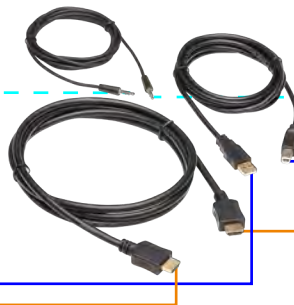

# P782-XXX-HA

Powering and Connecting Your World

SOURCE

P782-XXX-HA

B024-HU08

B024-HU16

- ▶ CONNEXION USB
- ▶ CONNEXION HDMI

HDMI (MÂLE)

3.5mm (MÂLE)

USB-A (MÂLE)

USB-B (MÂLE)

The terms HDMI, HDMI High-Definition Multimedia Interface, and the HDMI logo are trademarks or registered trademarks of HDMI Licensing Administrator, Inc.