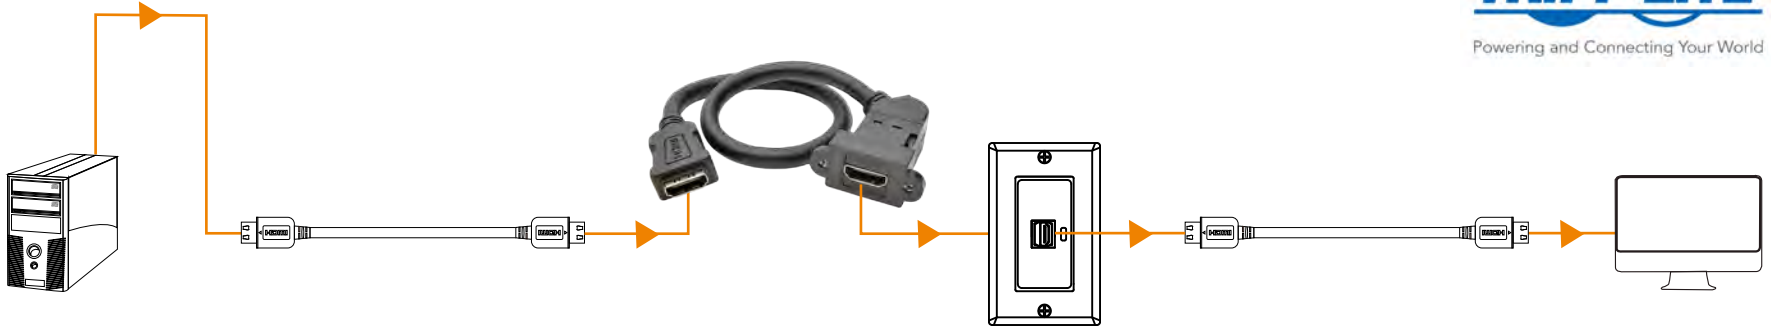

P164-001-KPA-BK

SOURCE

HDMI CABLE

P164-001-KPA-BK

HDMI CABLE

DISPLAY

HDMI (Female)

HDMI (Female)