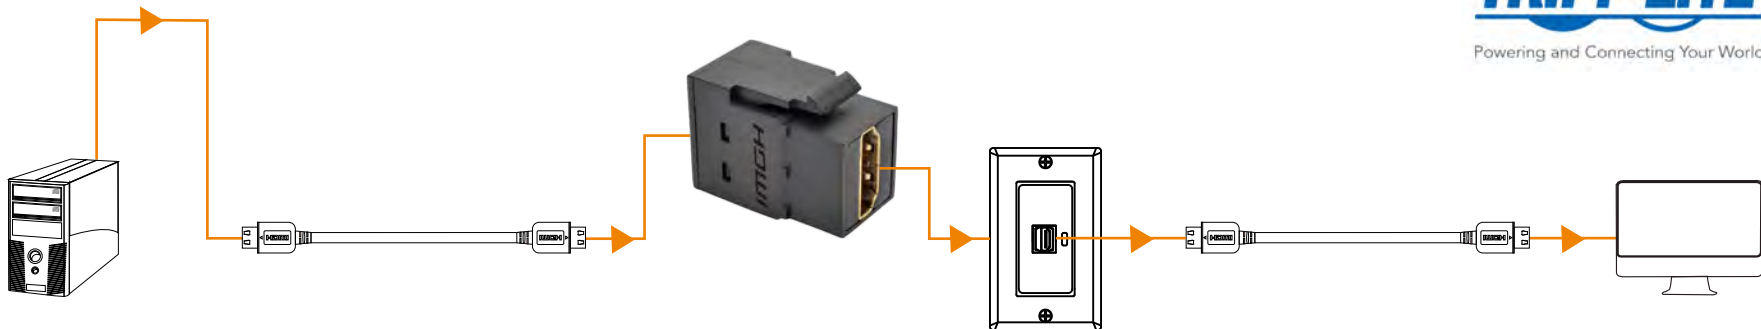

P164-000-KP-BK

Powering and Connecting Your World

SOURCE

CÂBLE HDMI

P164-000-KP-BK

CÂBLE HDMI

ÉCRAN

HDMI (FEMELLE)

HDMI (FEMELLE)

▶ CONNEXION HDMI

HIGH-DEFINITION MULTIMEDIA INTERFACE

The terms HDMI, HDMI High-Definition Multimedia Interface, and the HDMI logo are trademarks or registered trademarks of HDMI Licensing Administrator, Inc.