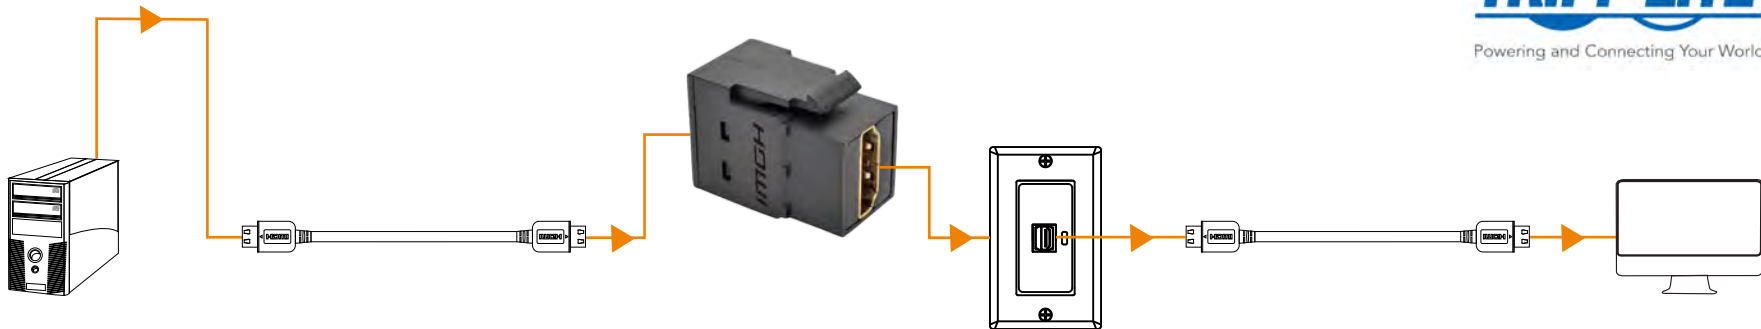

P164-000-KP-BK

SOURCE

HDMI CABLE

P164-000-KP-BK

HDMI CABLE

DISPLAY

HDMI (Female)

HDMI (Female)