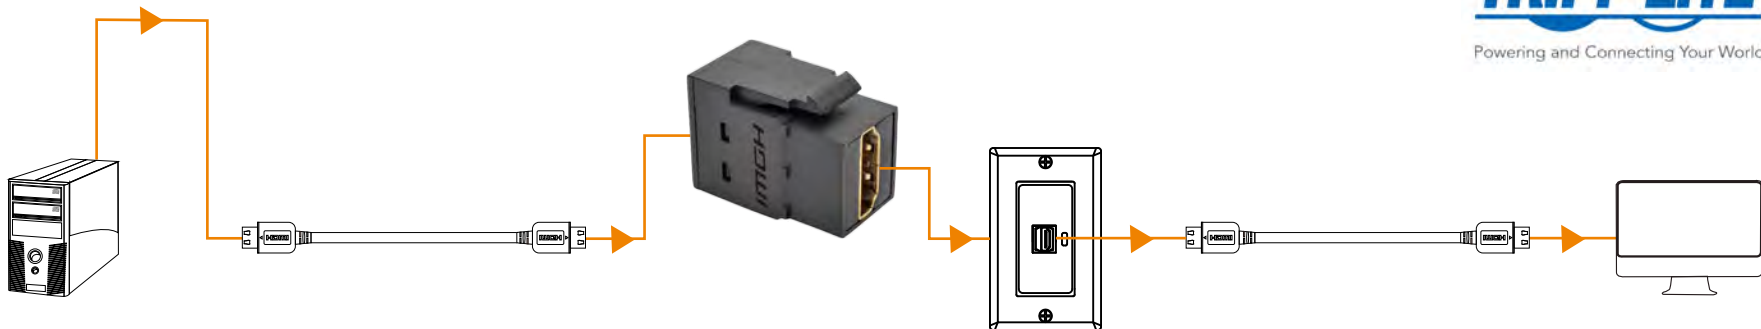

P164-000-KP-BK

Powering and Connecting Your World

QUELLE

HDMI KABEL

P164-000-KP-BK

HDMI KABEL

BILDSCHIRM

HDMI (WEIBLICH)