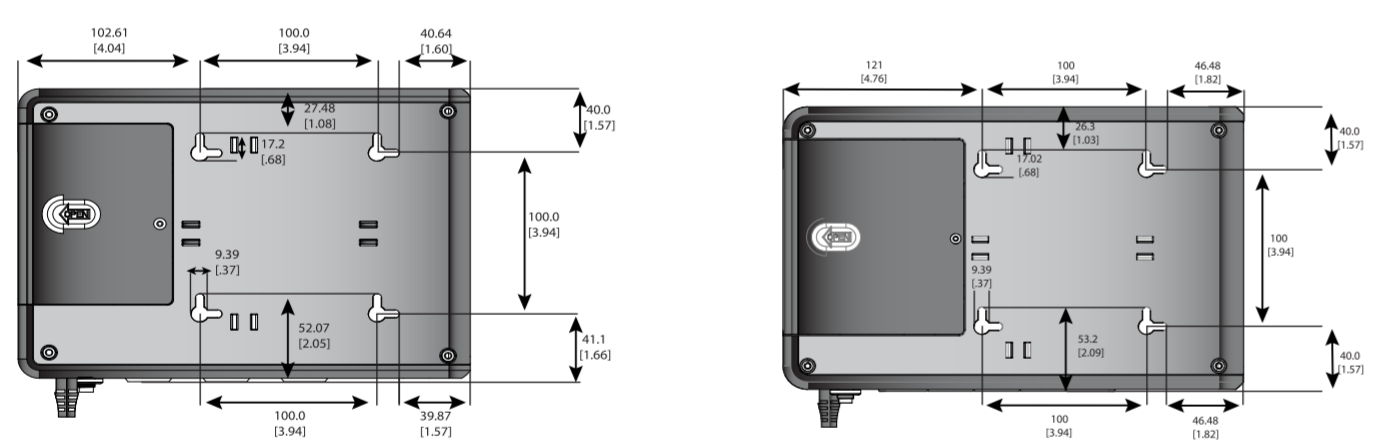

EATON

1

2

3

BC350RNC (AG-075F)
BC600RNC (AG-0760)

BC850RNC (AG-0761)

4

5

6

7

OR

8

Brightlayer
Point & Click Setup
Device GUID:
XXXXXXXX-XXXX-XXXX-
XXXX-XXXXXXXXXXXX
brightlayer-remote-monitoring.eaton.com

brightlayer-remote-monitoring.eaton.com

EATON

Tripp Lite Series UPS Systems
TRIPP LITE
SERIES

BC350RNC (AG-075F)
BC600RNC (AG-0760)
BC850RNC (AG-0761)

tripplite.eaton.com

Quick Start

? For more information:

BC350RNC (AG-075F)

BC600RNC (AG-0760)

BC850RNC (AG-0761)