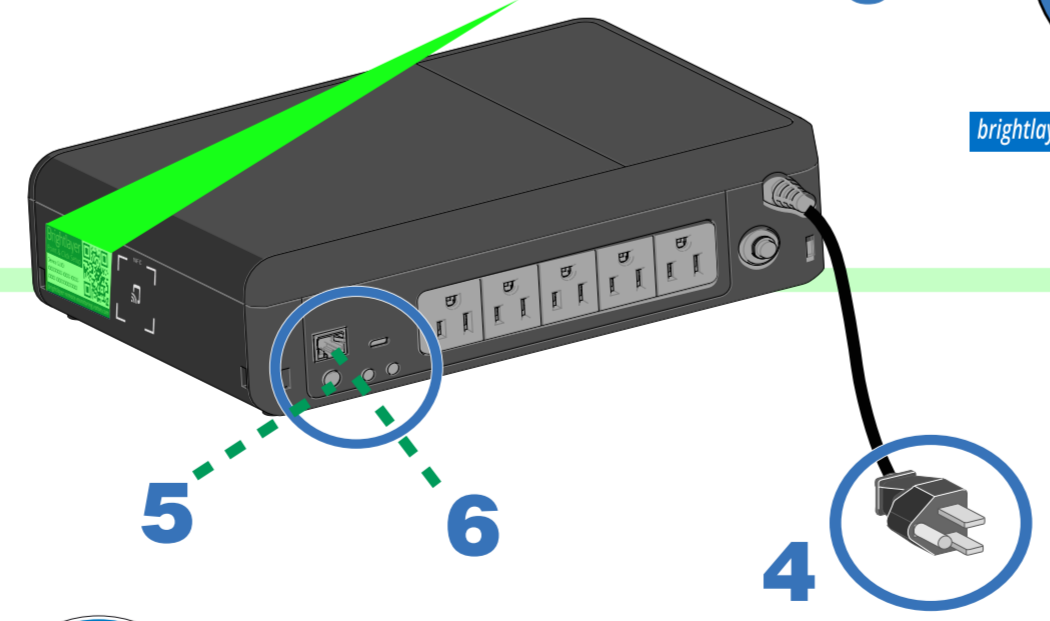

6

7

OR

8

Brightlayer
Point & Click Setup
Device GUID:
XXXXXXXX-XXXX-XXXX-
XXXX-XXXXXXXXXXXX
brightlayer-remote-monitoring.eaton.com

brightlayer-remote-monitoring.eaton.com

EATON

Tripp Lite Series UPS Systems
TRIPP LITE
SERIES