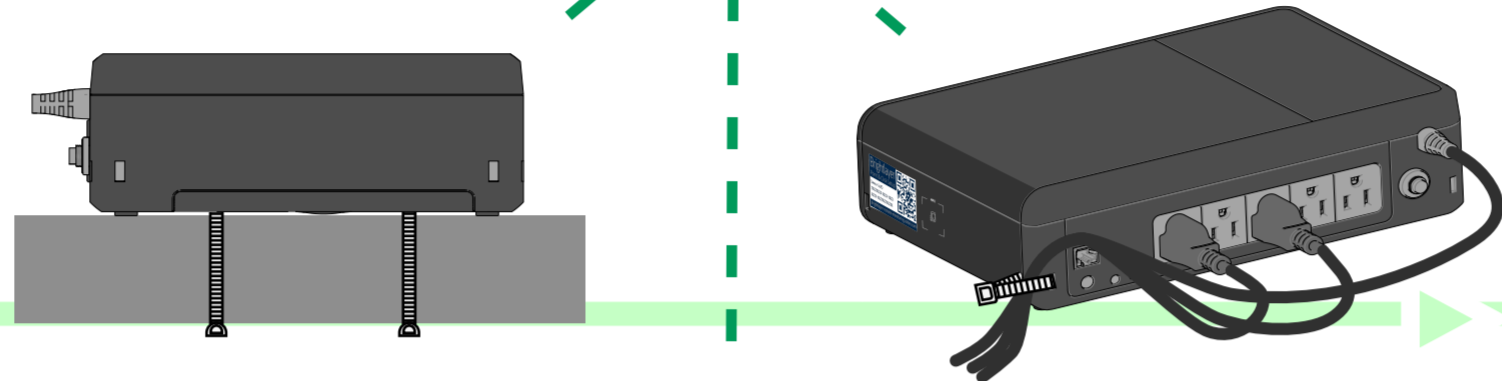

EATON

1

2

3

BC350RNC (AG-075F)
BC600RNC (AG-0760)

BC850RNC (AG-0761)

4

5

6

7

OR

8

Brightlayer
Point & Click Setup
Device GUID:
XXXXXXXX-XXXX-XXXX-
XXXX-XXXXXXXXXXXX
brightlayer-remote-monitoring.eaton.com

brightlayer-remote-monitoring.eaton.com

EATON

Tripp Lite Series UPS Systems
TRIPP LITE
SERIES

BC350RNC (AG-075F)
BC600RNC (AG-0760)
BC850RNC (AG-0761)

tripplite.eaton.com

Quick Start

? For more information:

BC350RNC (AG-075F)

BC600RNC (AG-0760)

BC850RNC (AG-0761)