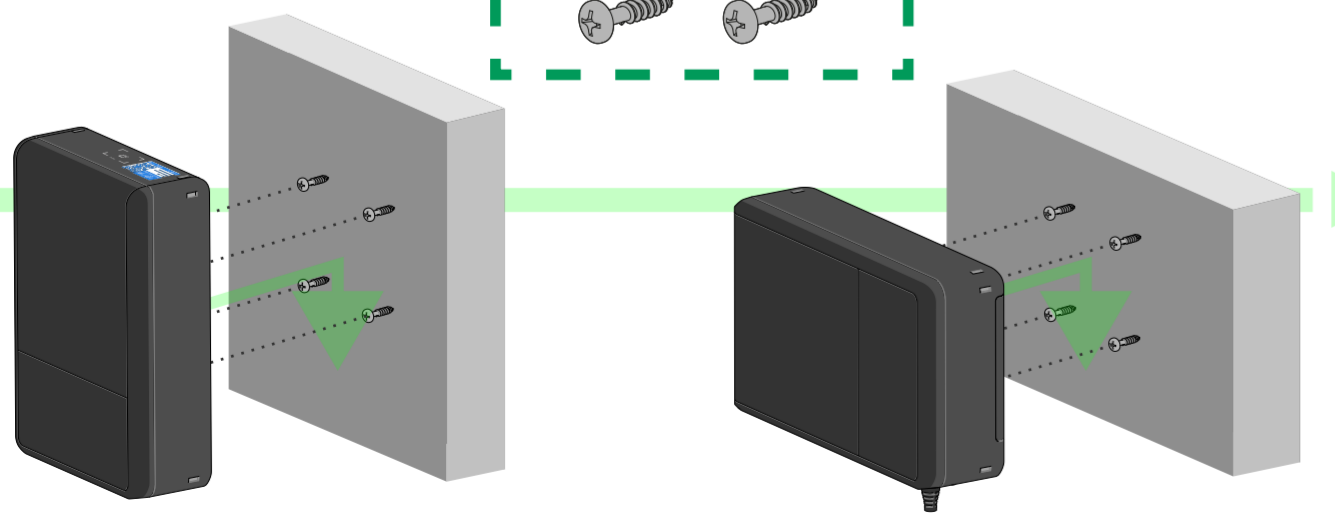

EATON

1

2

3

BC350RNC (AG-075F)
BC600RNC (AG-0760)

BC850RNC (AG-0761)

4

5

6

7

OR

8

Brightlayer
Point & Click Setup
Device GUID:
XXXXXXXX-XXXX-XXXX-
XXXX-XXXXXXXXXXXX
brightlayer-remote-monitoring.eaton.com

brightlayer-remote-monitoring.eaton.com

EATON

Tripp Lite Series UPS Systems
TRIPP LITE
SERIES

BC350RNC (AG-075F)
BC600RNC (AG-0760)
BC850RNC (AG-0761)

tripplite.eaton.com

Quick Start

? For more information:

BC350RNC (AG-075F)

BC600RNC (AG-0760)

BC850RNC (AG-0761)