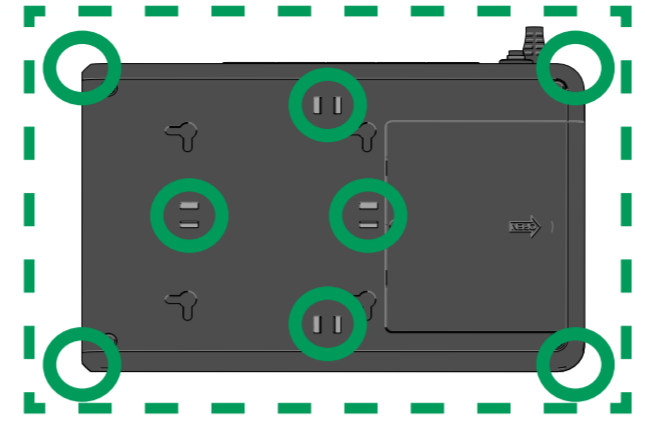

EATON

1

2

3

BC350RNC (AG-075F)
BC600RNC (AG-0760)

BC850RNC (AG-0761)

4

5

6

7

OR

8

Brightlayer
Point & Click Setup
Device GUID:
XXXXXXXX-XXXX-XXXX-
XXXX-XXXXXXXXXXXX
brightlayer-remote-monitoring.eaton.com

brightlayer-remote-monitoring.eaton.com

EATON

Tripp Lite Series UPS Systems
TRIPP LITE
SERIES

BC350RNC (AG-075F)
BC600RNC (AG-0760)
BC850RNC (AG-0761)

tripplite.eaton.com

Quick Start

? For more information:

BC350RNC (AG-075F)

BC600RNC (AG-0760)

BC850RNC (AG-0761)