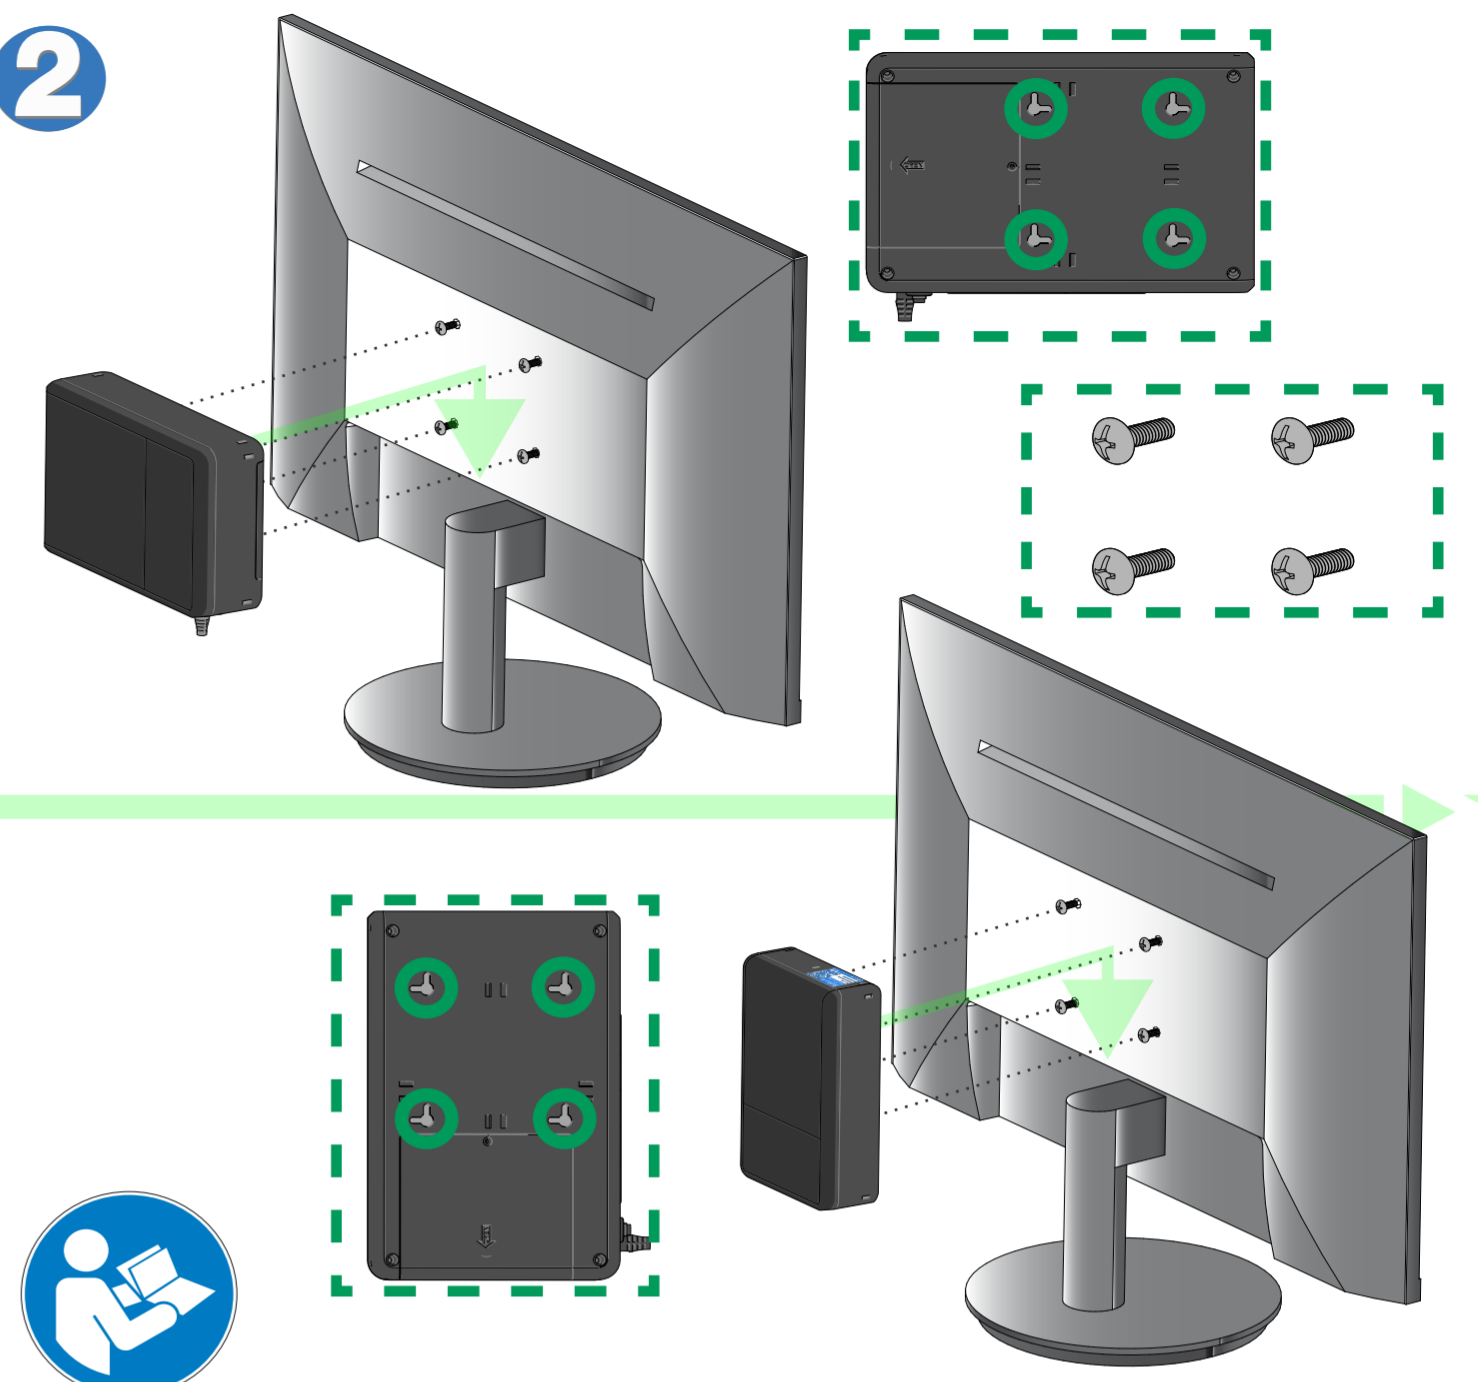

EATON

1

2

3

BC350RNC (AG-075F)
BC600RNC (AG-0760)

BC850RNC (AG-0761)

4

5

6

7

OR

8

Brightlayer
Point & Click Setup
Device GUID:
XXXXXXXX-XXXX-XXXX-
XXXX-XXXXXXXXXXXX
brightlayer-remote-monitoring.eaton.com

brightlayer-remote-monitoring.eaton.com

EATON

Tripp Lite Series UPS Systems
TRIPP LITE
SERIES

BC350RNC (AG-075F)
BC600RNC (AG-0760)
BC850RNC (AG-0761)

tripplite.eaton.com

Quick Start

? For more information:

BC350RNC (AG-075F)

BC600RNC (AG-0760)

BC850RNC (AG-0761)