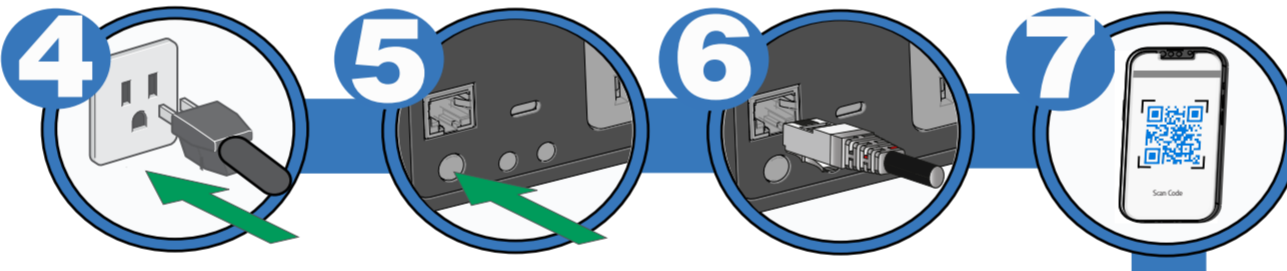

6

7

OR

8

Brightlayer
Point & Click Setup
Device GUID:
XXXXXXXX-XXXX-XXXX-
XXXX-XXXXXXXXXXXX
brightlayer-remote-monitoring.eaton.com

brightlayer-remote-monitoring.eaton.com

EATON

Tripp Lite Series UPS Systems
TRIPP LITE
SERIES