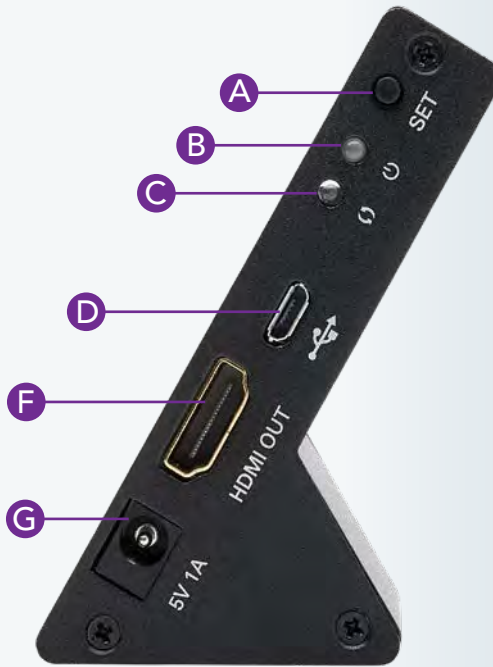

SIMPLE SETUP

- Plug-and-play setup allows you to connect the transmitter and receiver and start playing video right away, with no software or drivers required.
- Option to power transmitter and receiver units with a portable power source (laptop, power bank, etc.) via USB Micro-B port* skips the hassle of AC outlets that are out of reach.

* Requires USB Micro-B cable (sold separately), such as Tripp Lite's U050-010-GY-MAX USB-A to USB Micro-B cable.

Plug-and-Play Wireless 4K Transmission

Perfect for:

Live television events, digital signage, video conferencing and high-end gaming.

Feature Focus

Transmitter (Side View)

Receiver (Side View)

A Factory Reset Button

B Power LED

C Data Transmission LED

D USB Micro-B Power Input
(Cable Sold Separately)

E HDMI Input

F HDMI Output

G Power Input
(Power Supply Included)

SPECIFICATIONS

FC REACH

	Model: B127-1A1-WHD1
A/V Port	Transmitter: HDMI (Female); Input Receiver: HDMI (Female); Output
Max. Wireless 4K Transmission Distance	98 ft. (30 m)
Max. Resolution @ 30 Hz	3840 x 2160
Transmission Radio Frequency	60 GHz
Latency	Near-Zero
HDCP 2.2 Compatible	Yes
External Power Supply Input	100-240V~50/60 Hz, 0.2A
External Power Supply Output	5V / 1A
External AC Power Supply Plug Cord Length (Included)	NEMA 1-15P; 5 ft.
Alternate External Power Supply Port	USB Micro-B
Unit Dimensions (HxWxD)	3.11 x 2.13 x 2.29 in.
Unit Weight	0.26 lb.
Color	Black
Material of Construction	Aluminum
Limited Warranty	1 Year
Certifications	Tested to FCC, RoHS, REACH