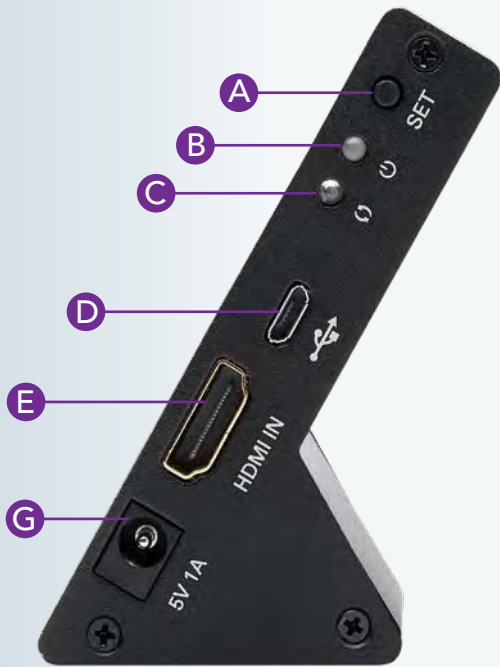

* Requires USB Micro-B cable (sold separately), such as Tripp Lite's U050-010-GY-MAX USB-A to USB Micro-B cable.

Plug-and-Play Wireless 4K Transmission

Perfect for:

Live television events, digital signage, video conferencing and high-end gaming.

Feature Focus

Transmitter (Side View)

Receiver (Side View)

A Factory Reset Button

B Power LED

C Data Transmission LED

D USB Micro-B Power Input
(Cable Sold Separately)

E HDMI Input

F HDMI Output

G Power Input
(Power Supply Included)

SPECIFICATIONS

FC REACH

	Model: B127-1A1-WHD1
A/V Port	Transmitter: HDMI (Female); Input Receiver: HDMI (Female); Output
Max. Wireless 4K Transmission Distance	98 ft. (30 m)
Max. Resolution @ 30 Hz	3840 x 2160
Transmission Radio Frequency	60 GHz
Latency	Near-Zero
HDCP 2.2 Compatible	Yes
External Power Supply Input	100-240V~50/60 Hz, 0.2A
External Power Supply Output	5V / 1A
External AC Power Supply Plug Cord Length (Included)	NEMA 1-15P; 5 ft.
Alternate External Power Supply Port	USB Micro-B
Unit Dimensions (HxWxD)	3.11 x 2.13 x 2.29 in.
Unit Weight	0.26 lb.
Color	Black
Material of Construction	Aluminum
Limited Warranty	1 Year
Certifications	Tested to FCC, RoHS, REACH