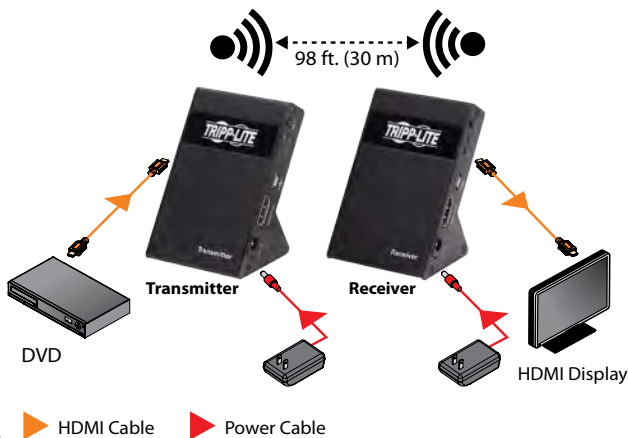

Powering and Connecting Your World

NEW PRODUCT ANNOUNCEMENT

Wireless 4K HDMI Extender

Wirelessly Extend 4K HDMI Audio/Video Without Sacrificing Premium Signal Quality

Tripp Lite's new HDMI extender kit delivers a 4K audio/video wireless signal up to 98 ft. (30 m) from the source device with near-zero latency so you can enjoy full, rich picture and sound on a remote HDMI display. The kit's plug-and-play setup makes it easy to transmit crystal-clear content without a costly, obtrusive cable installation.

ZERO LATENCY

- 10.2 Gbps bandwidth transmits live audio and video with virtually no latency for a sharp viewing experience.

PREMIUM AUDIO/VIDEO

- Resolutions up to 3840 x 2160 @ 30 Hz provide UHD picture quality.
- 7.1-channel sound with DTS-HD and Dolby AC-3 digital audio support realistic video gaming and live televised events.

SIMPLE SETUP

- Plug-and-play setup allows you to connect the transmitter and receiver and start playing video right away, with no software or drivers required.
- Option to power transmitter and receiver units with a portable power source (laptop, power bank, etc.) via USB Micro-B port* skips the hassle of AC outlets that are out of reach.

* Requires USB Micro-B cable (sold separately), such as Tripp Lite's U050-010-GY-MAX USB-A to USB Micro-B cable.

Plug-and-Play Wireless 4K Transmission

Perfect for:

Live television events, digital signage, video conferencing and high-end gaming.