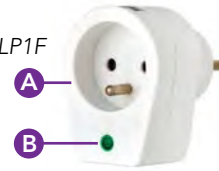

Surge Protectors

Model: TLP1F