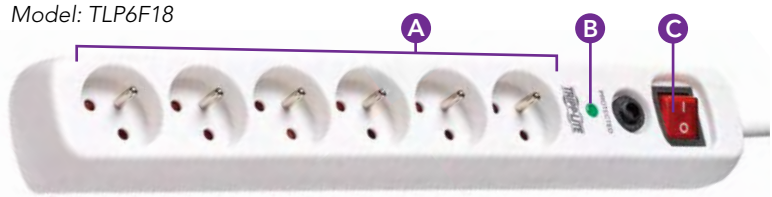

Feature Focus

A French Outlets

French Type E outlets distribute power to as many as 6 devices.

B Surge LED

Indicator light verifies protection against powerful surges and spikes.

C One-Touch Control

On/Off switch (with LED rocker on select models) controls power to connected devices and easily resets* the 16A circuit breaker.

* Model TLP6F18 has a reset button separate from the On/Off switch.

D Device Charging

Dual USB-A ports provide 5V/2,1A of charging power.

Additional Features

Type E plug for French-style outlets.

Pull-out mounting tabs on TLP6F18USB for convenient placement.

Surge Protectors

Model: TLP1F

Model: TLP6F18