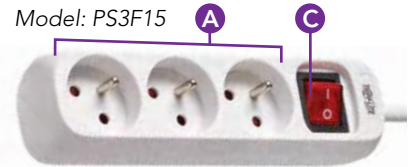

Power Strips

Model: PS3F15