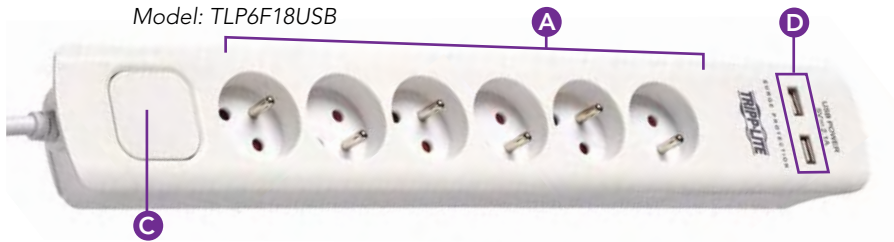

## Additional Features

Type E plug for French-style outlets.

Pull-out mounting tabs on TLP6F18USB for convenient placement.

## Surge Protectors

Model: TLP1F

Model: TLP6F18

Model: TLP6F18USB