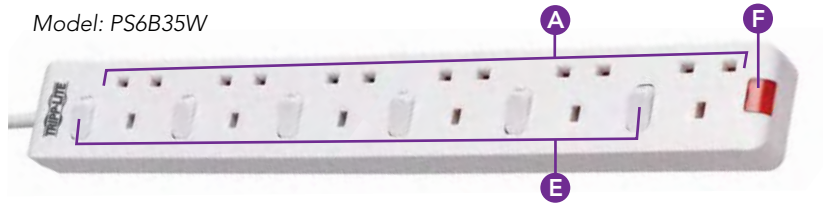

Surge LED verifies protection against powerful surges and spikes.

C One-Touch Control

LED On/Off rocker switch controls connected devices and easily resets the 13A circuit breaker.

D Device Charging

Dual USB-A ports provide 5V/2.4A of charging power.

Surge Protector

Model: TLP6B18

Power Strips

Model: PS1B

Model: PS4B18

Model: PS4B18USBW

Model: PS6B18

Model: PS6B35W