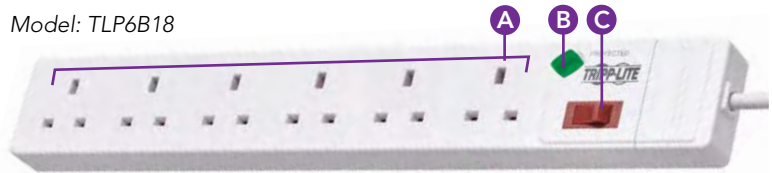

Model: PS1B

Feature Focus

A BS1363A Outlets

BS1363A (British) outlets distribute power to as many as 6 devices.

B Surge Protection

Surge LED verifies protection against powerful surges and spikes.

C One-Touch Control

LED On/Off rocker switch controls connected devices and easily resets the 13A circuit breaker.

D Device Charging

Dual USB-A ports provide 5V/2.4A of charging power.

E Energy Conservation

Individually switched outlets save energy and money.

F LED Indicator

LED light verifies that the strip is receiving power.

Additional Features

BS1363A plug for UK-style outlets.

Rear mounting slots for convenient placement.

Surge Protector

Model: TLP6B18