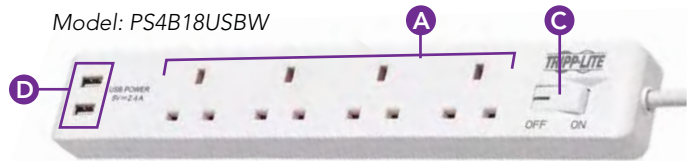

Surge LED verifies protection against powerful surges and spikes.

C One-Touch Control

LED On/Off rocker switch controls connected devices and easily resets the 13A circuit breaker.

D Device Charging

Dual USB-A ports provide 5V/2.4A of charging power.

E Energy Conservation

Individually switched outlets save energy and money.

F LED Indicator

LED light verifies that the strip is receiving power.

Additional Features

BS1363A plug for UK-style outlets.

Rear mounting slots for convenient placement.

Surge Protector

Model: TLP6B18

Power Strips

Model: PS1B

Model: PS4B18

Model: PS4B18USBW

Model: PS6B18

Model: PS6B35W